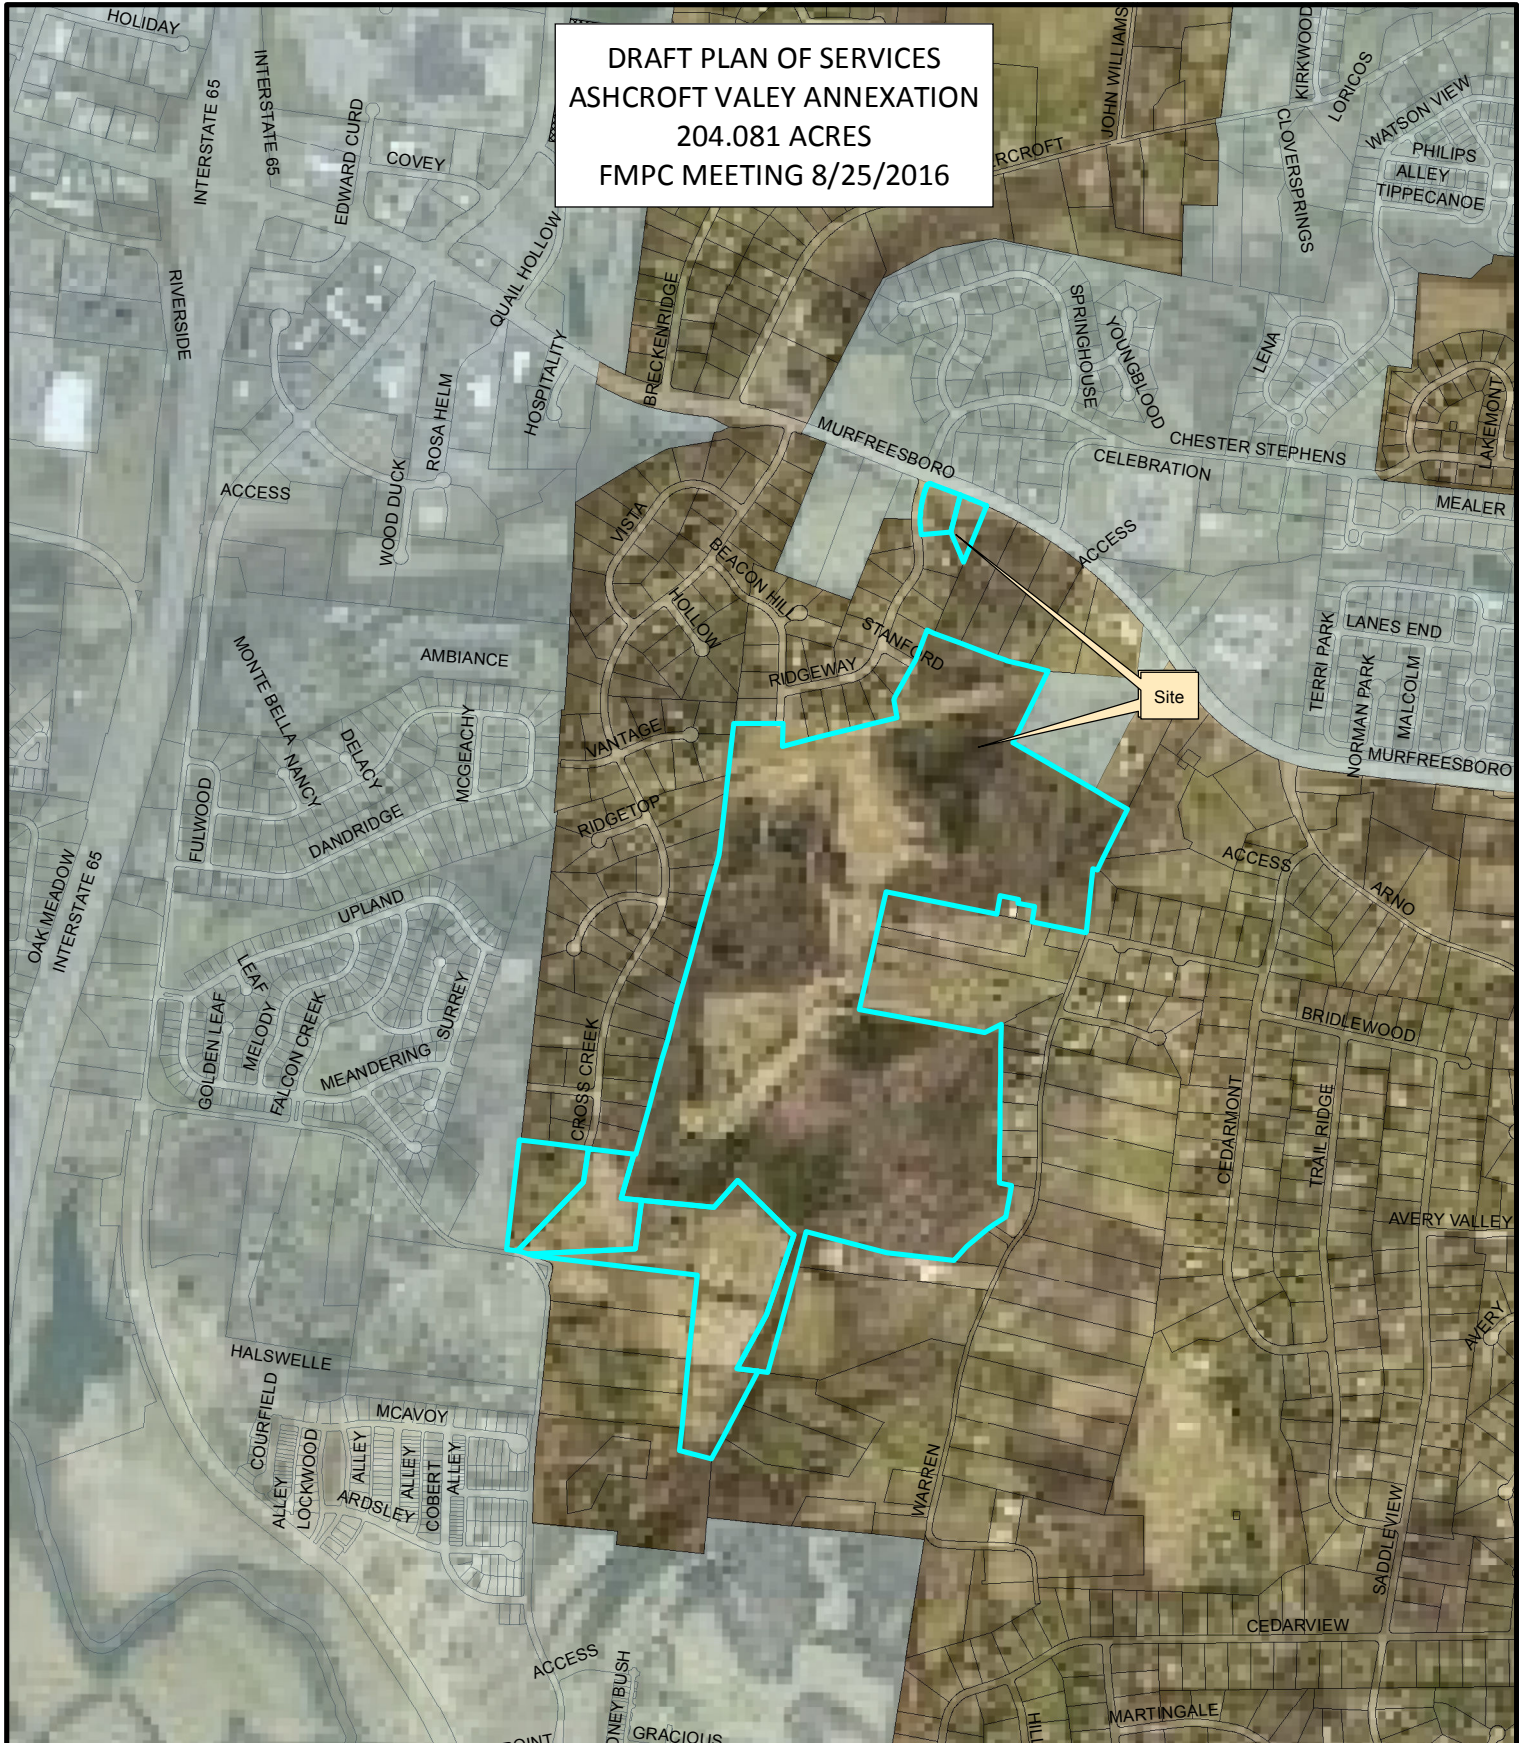

DRAFT PLAN OF SERVICES
 ASHCROFT VALEY ANNEXATION
 204.081 ACRES
 FMPC MEETING 8/25/2016

- Legend**
- Properties Under Consideration
 - Existing City Limits

This map was created by the Franklin Planning Department. It was compiled from the most authentic information available. The City is not responsible for any errors or omissions contained herein. All data and materials (c) copyright 2016. All rights reserved.