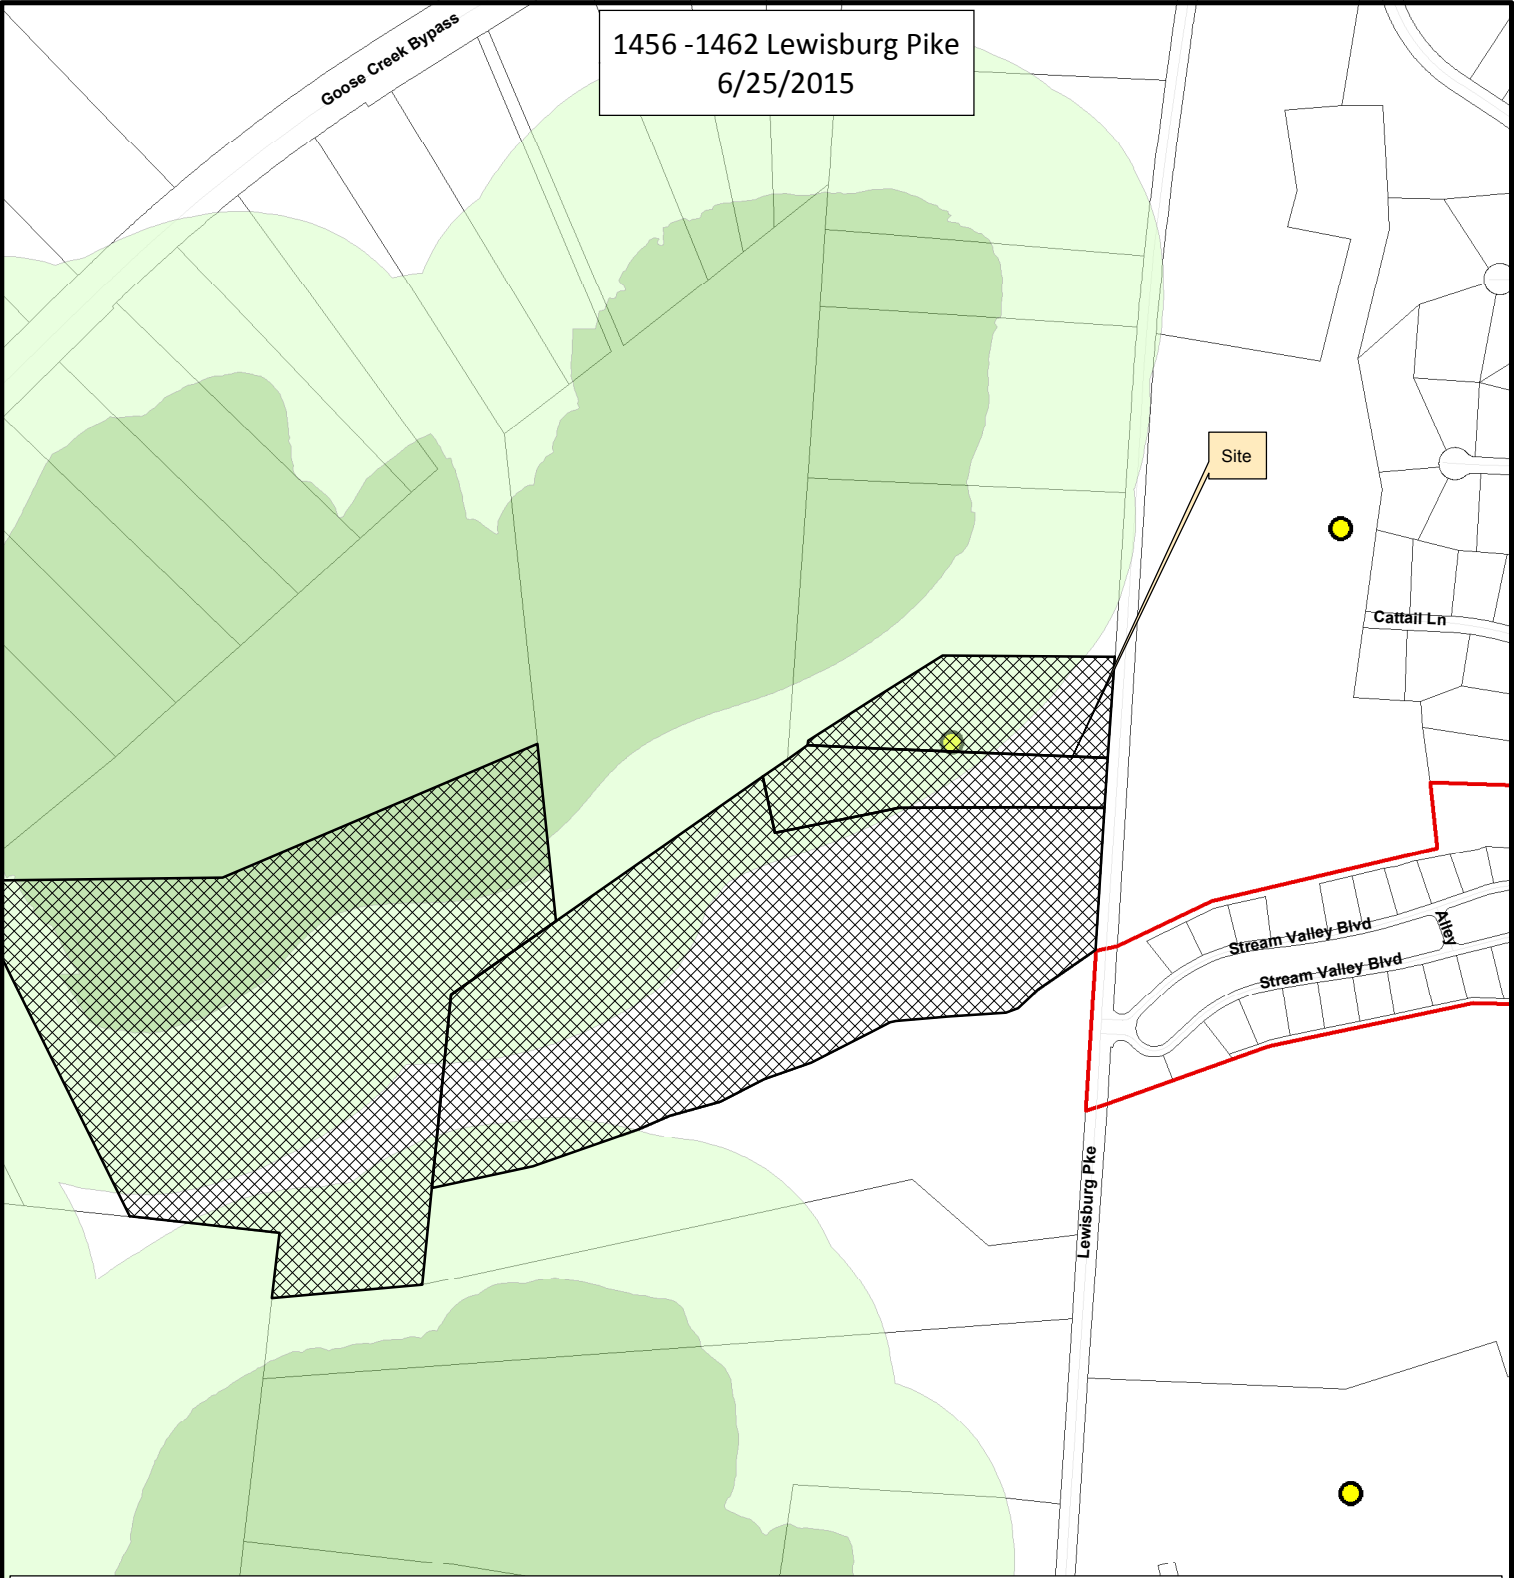

1456 -1462 Lewisburg Pike
6/25/2015

Legend

 1456 & 1462 Lewisburg Pike

franklingis.GISOWNER.ZoningOverlaysNew

ZoningD

 Hillside/Hillcrest Overlay District

 HBF

 TN Historical Commission Sites

0 0.05 0.1 0.2 Miles

This map was created by the Franklin Planning Department. It was compiled from the most authentic information available. The City is not responsible for any errors or omissions contained hereon. All data and materials (c) copyright 2014. All rights reserved.