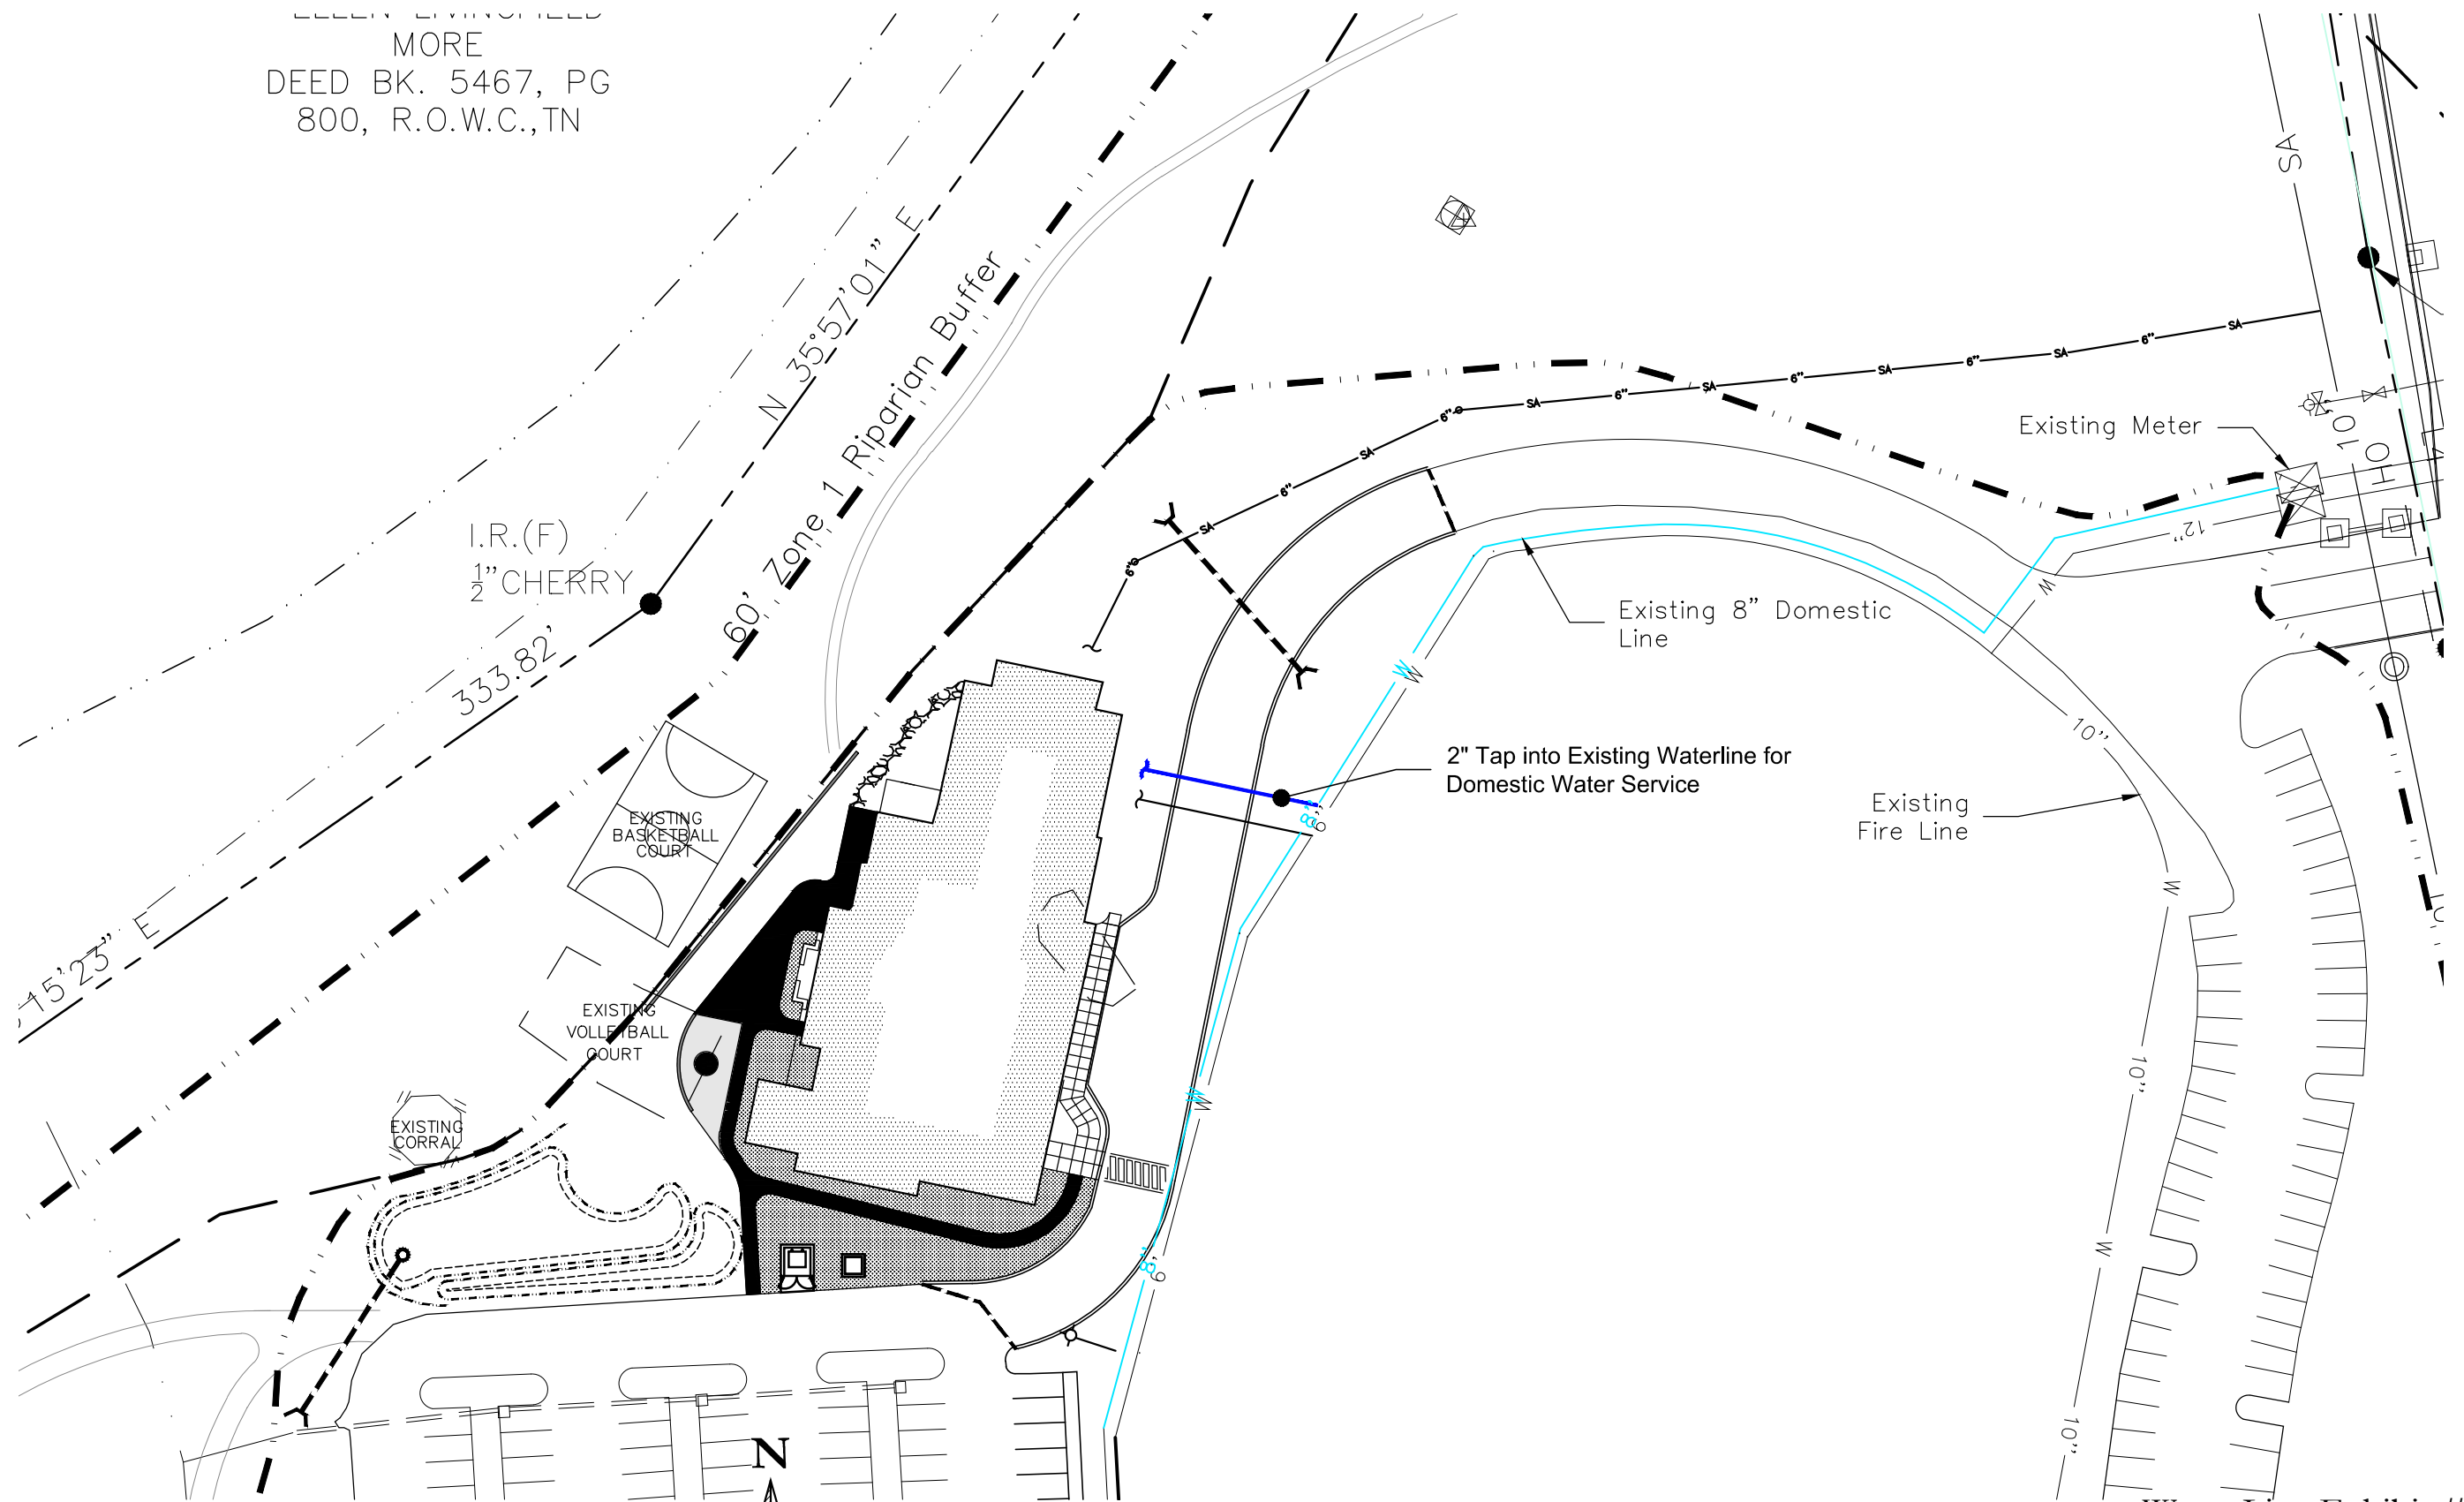

LEEN LIVINGFELD
MORE
DEED BK. 5467, PG
800, R.O.W.C.,TN

Water Line Exhibit #2
Christ Community Church

Dale and Associates
Job #17084

11/5/2018