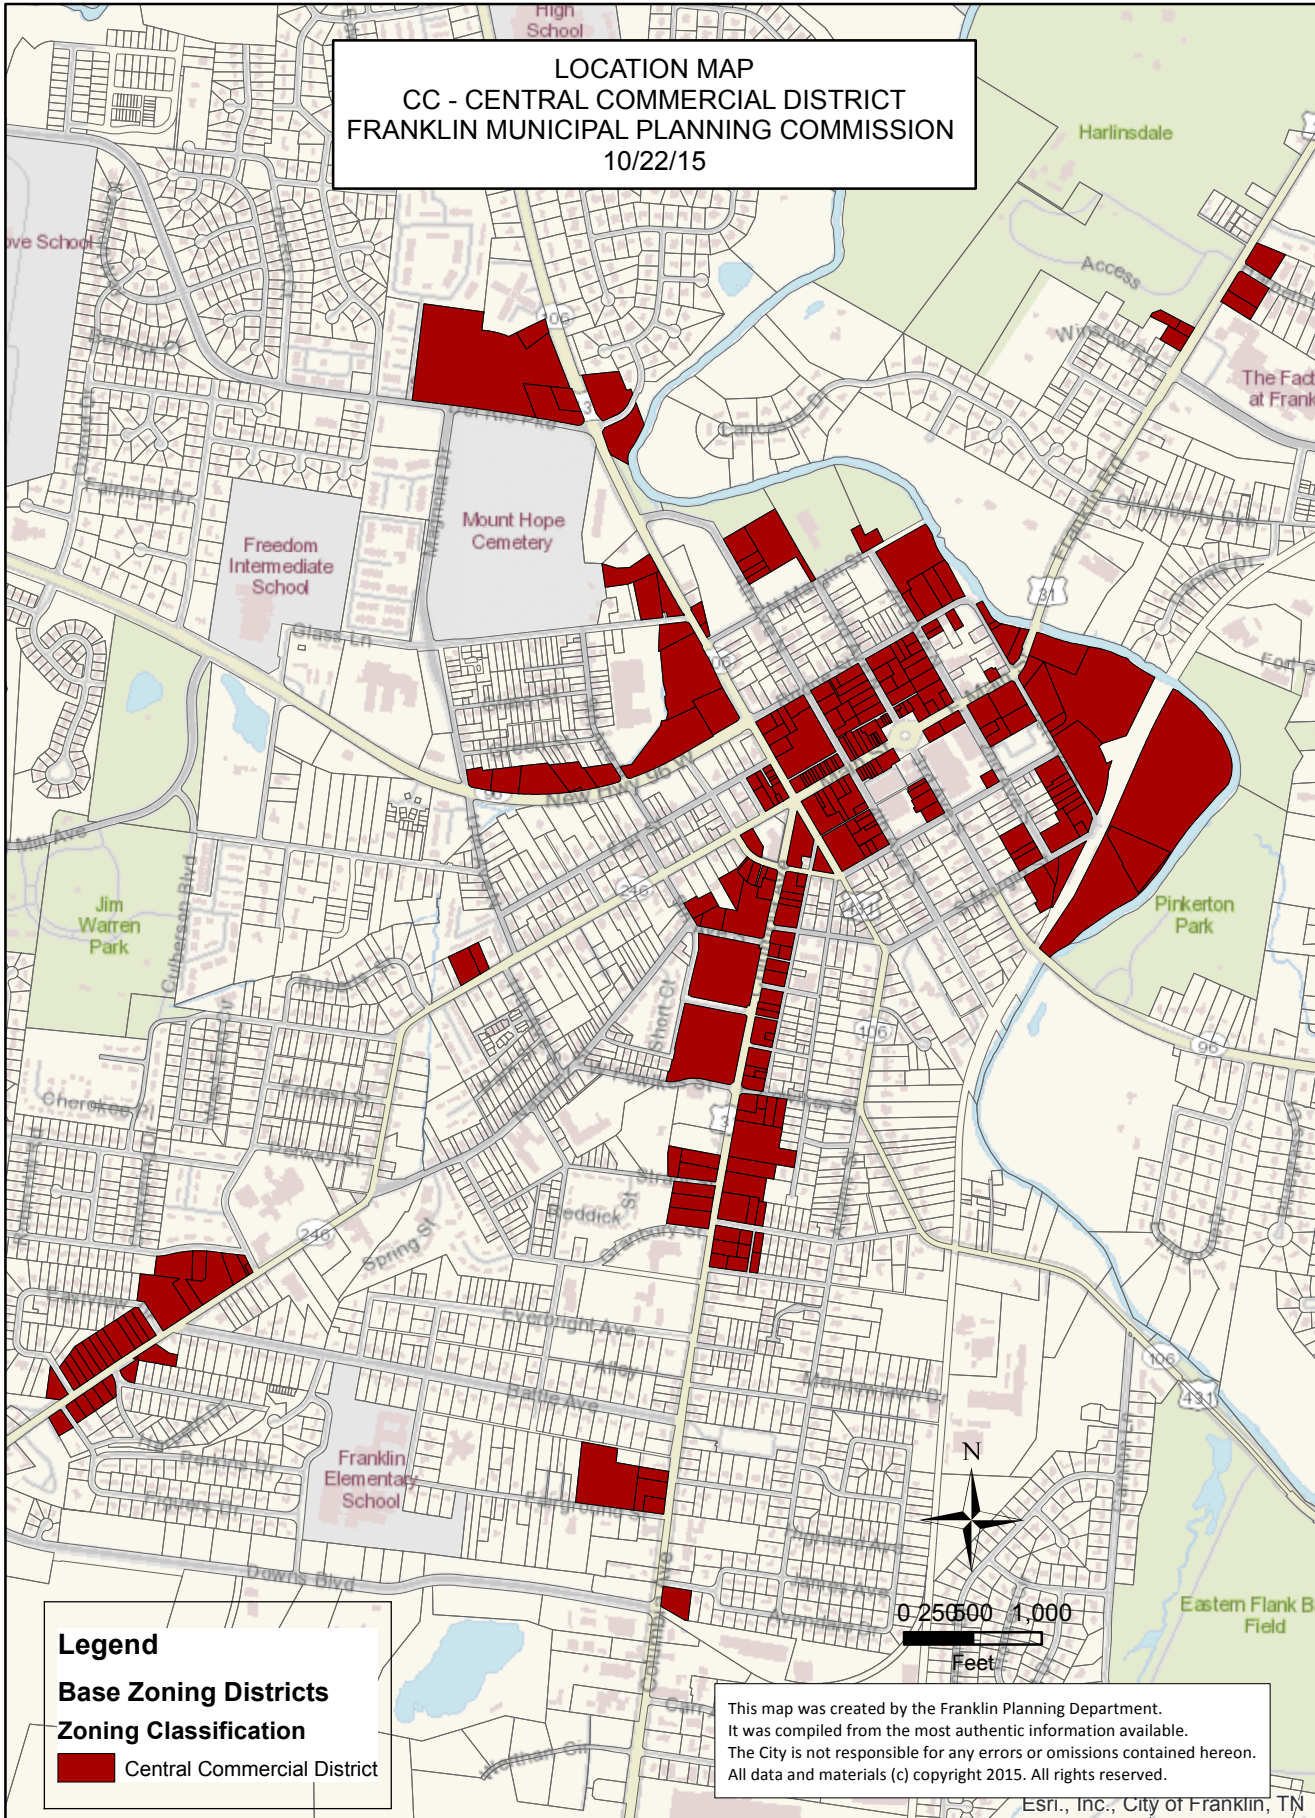

LOCATION MAP
 CC - CENTRAL COMMERCIAL DISTRICT
 FRANKLIN MUNICIPAL PLANNING COMMISSION
 10/22/15

Legend

Base Zoning Districts

Zoning Classification

Central Commercial District

This map was created by the Franklin Planning Department. It was compiled from the most authentic information available. The City is not responsible for any errors or omissions contained hereon. All data and materials (c) copyright 2015. All rights reserved.