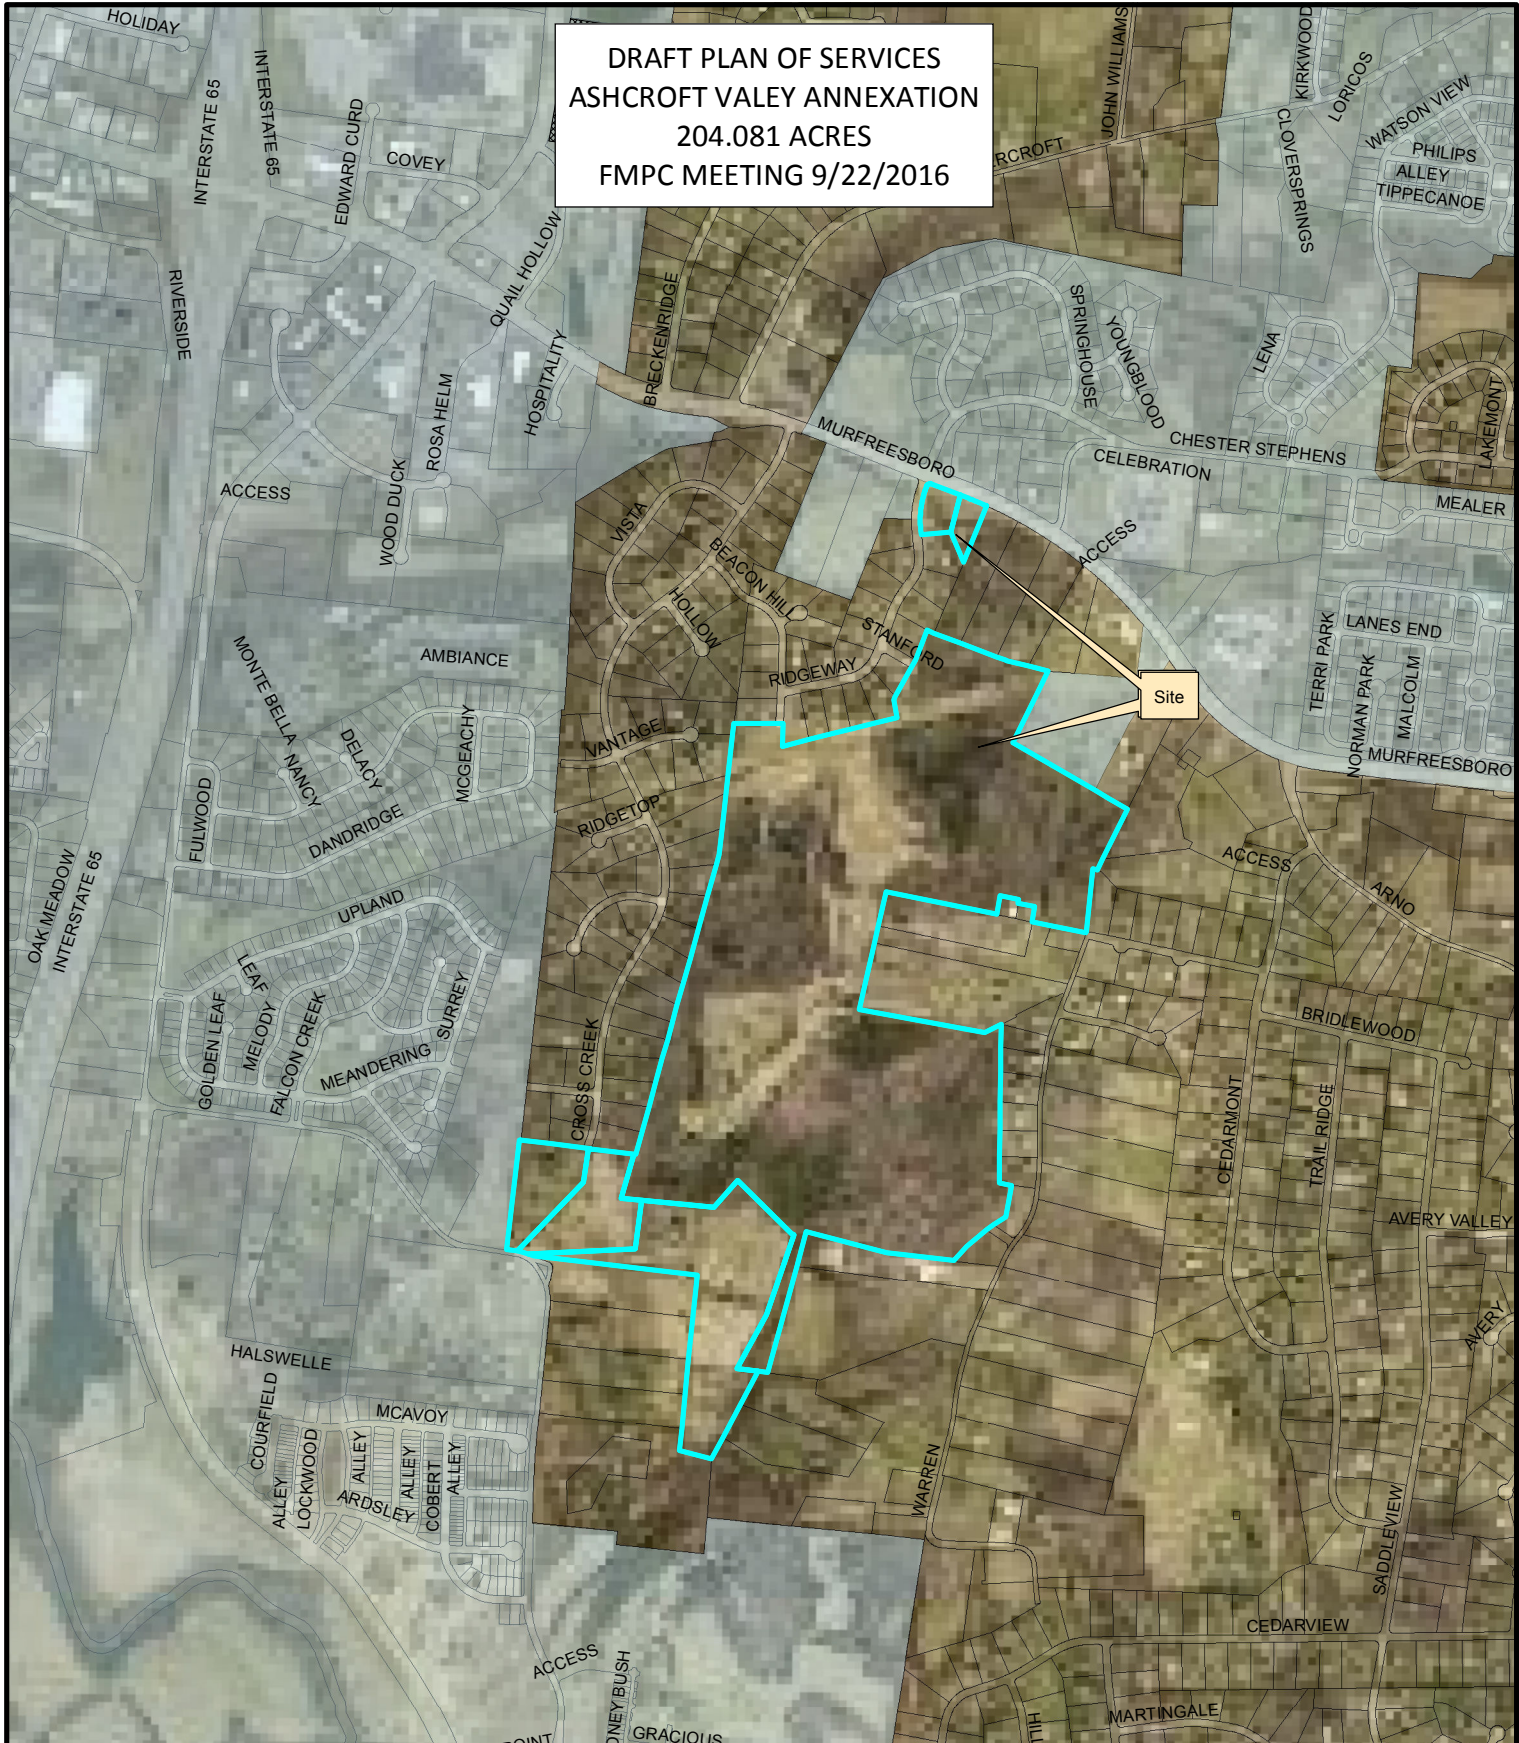

DRAFT PLAN OF SERVICES
 ASHCROFT VALEY ANNEXATION
 204.081 ACRES
 FMPC MEETING 9/22/2016

Legend

- Properties Under Consideration
- Existing City Limits

This map was created by the Franklin Planning Department. It was compiled from the most authentic information available. The City is not responsible for any errors or omissions contained hereon. All data and materials (c) copyright 2016. All rights reserved.