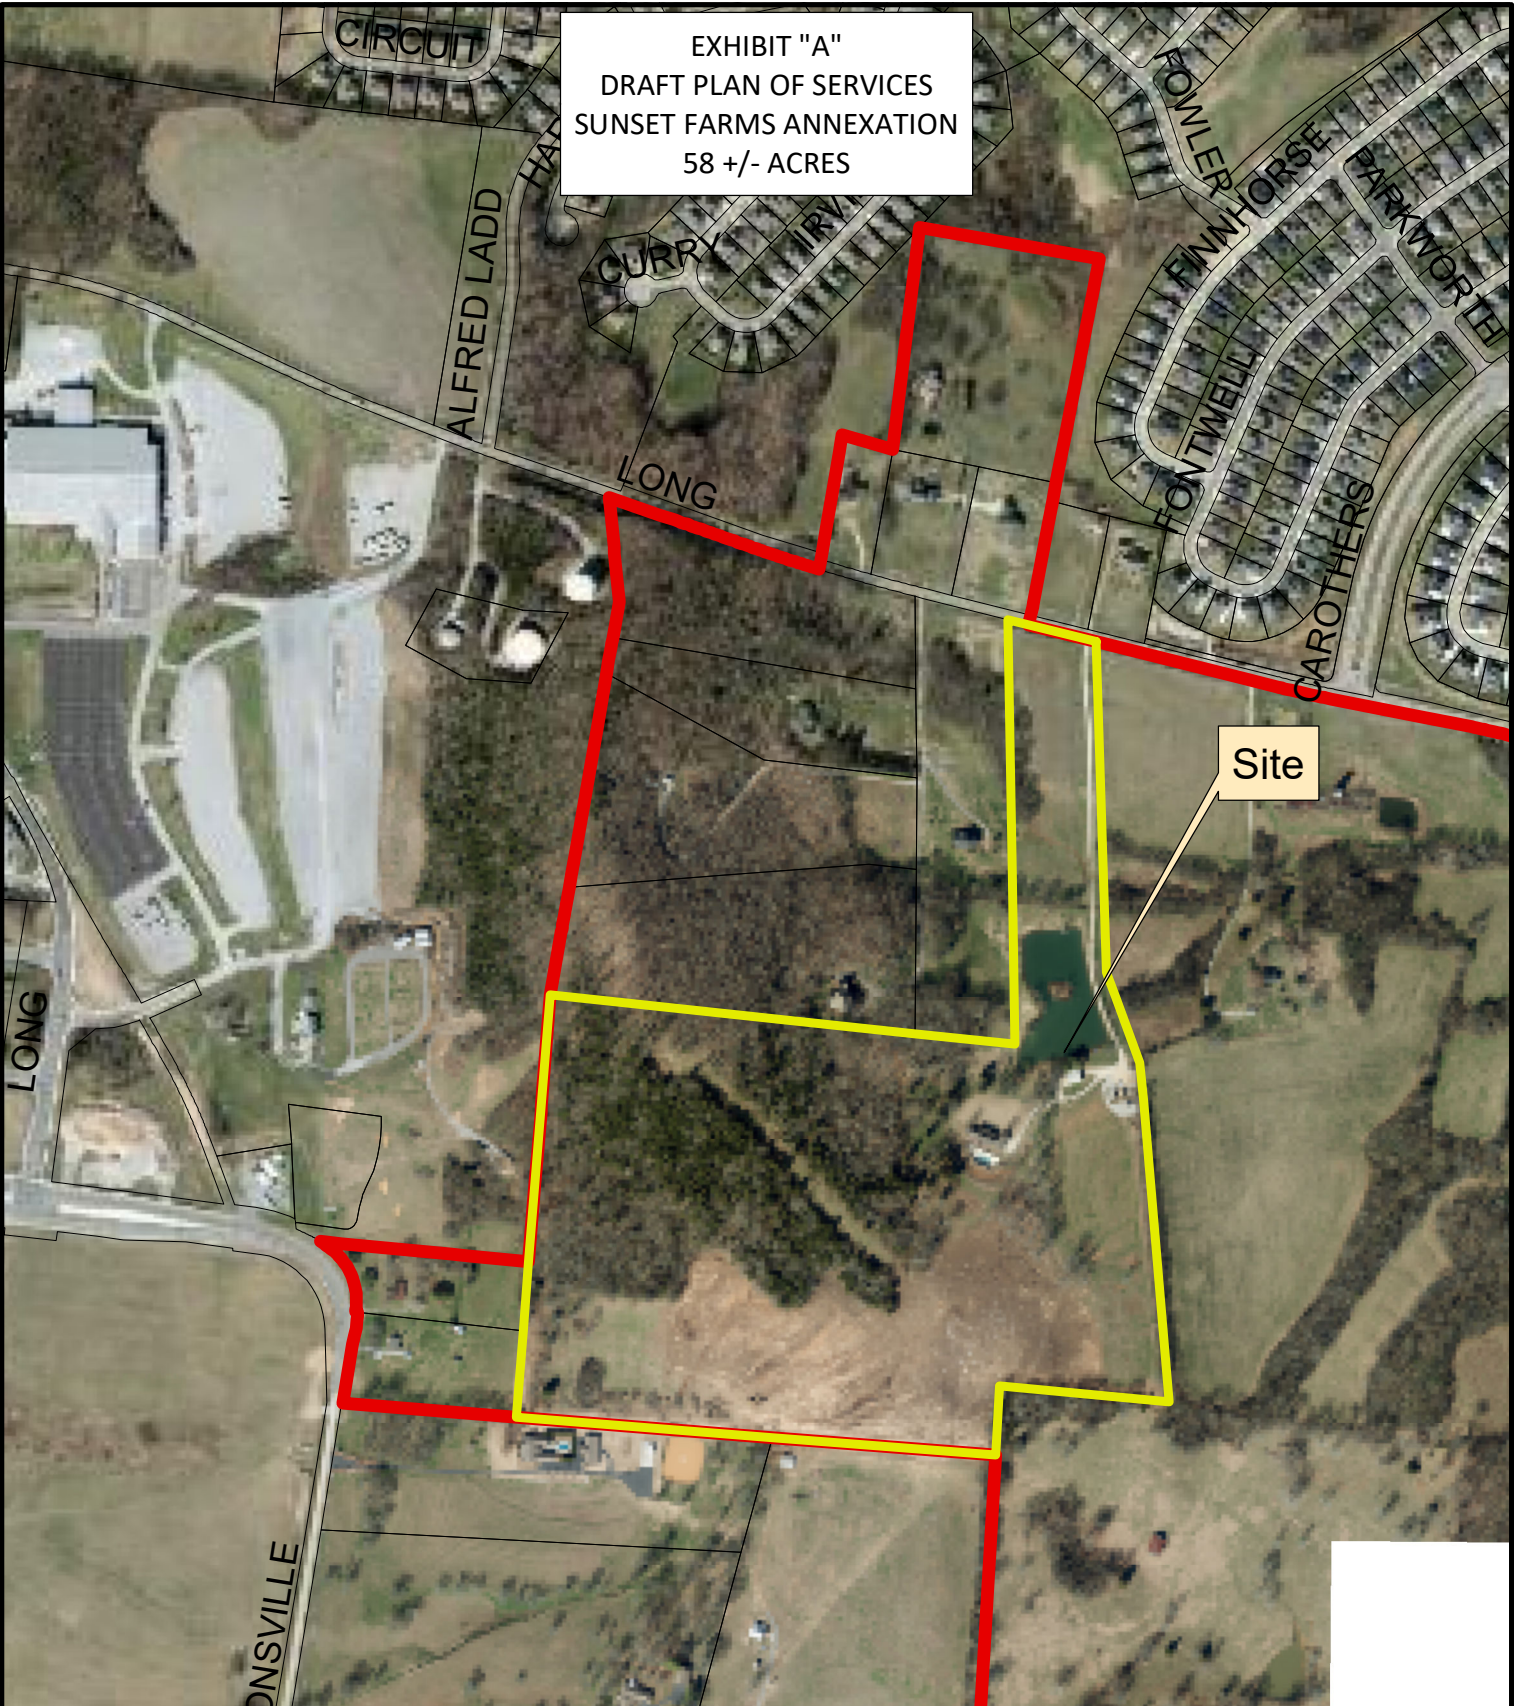

EXHIBIT "A"  
DRAFT PLAN OF SERVICES  
SUNSET FARMS ANNEXATION  
58 +/- ACRES

**Legend**

-  Sunset Farms
-  Existing City Limits

This map was created by the Franklin Planning Department. It was compiled from the most authentic information available. The City is not responsible for any errors or omissions contained herein. All data and materials (c) copyright 2018. All rights reserved.