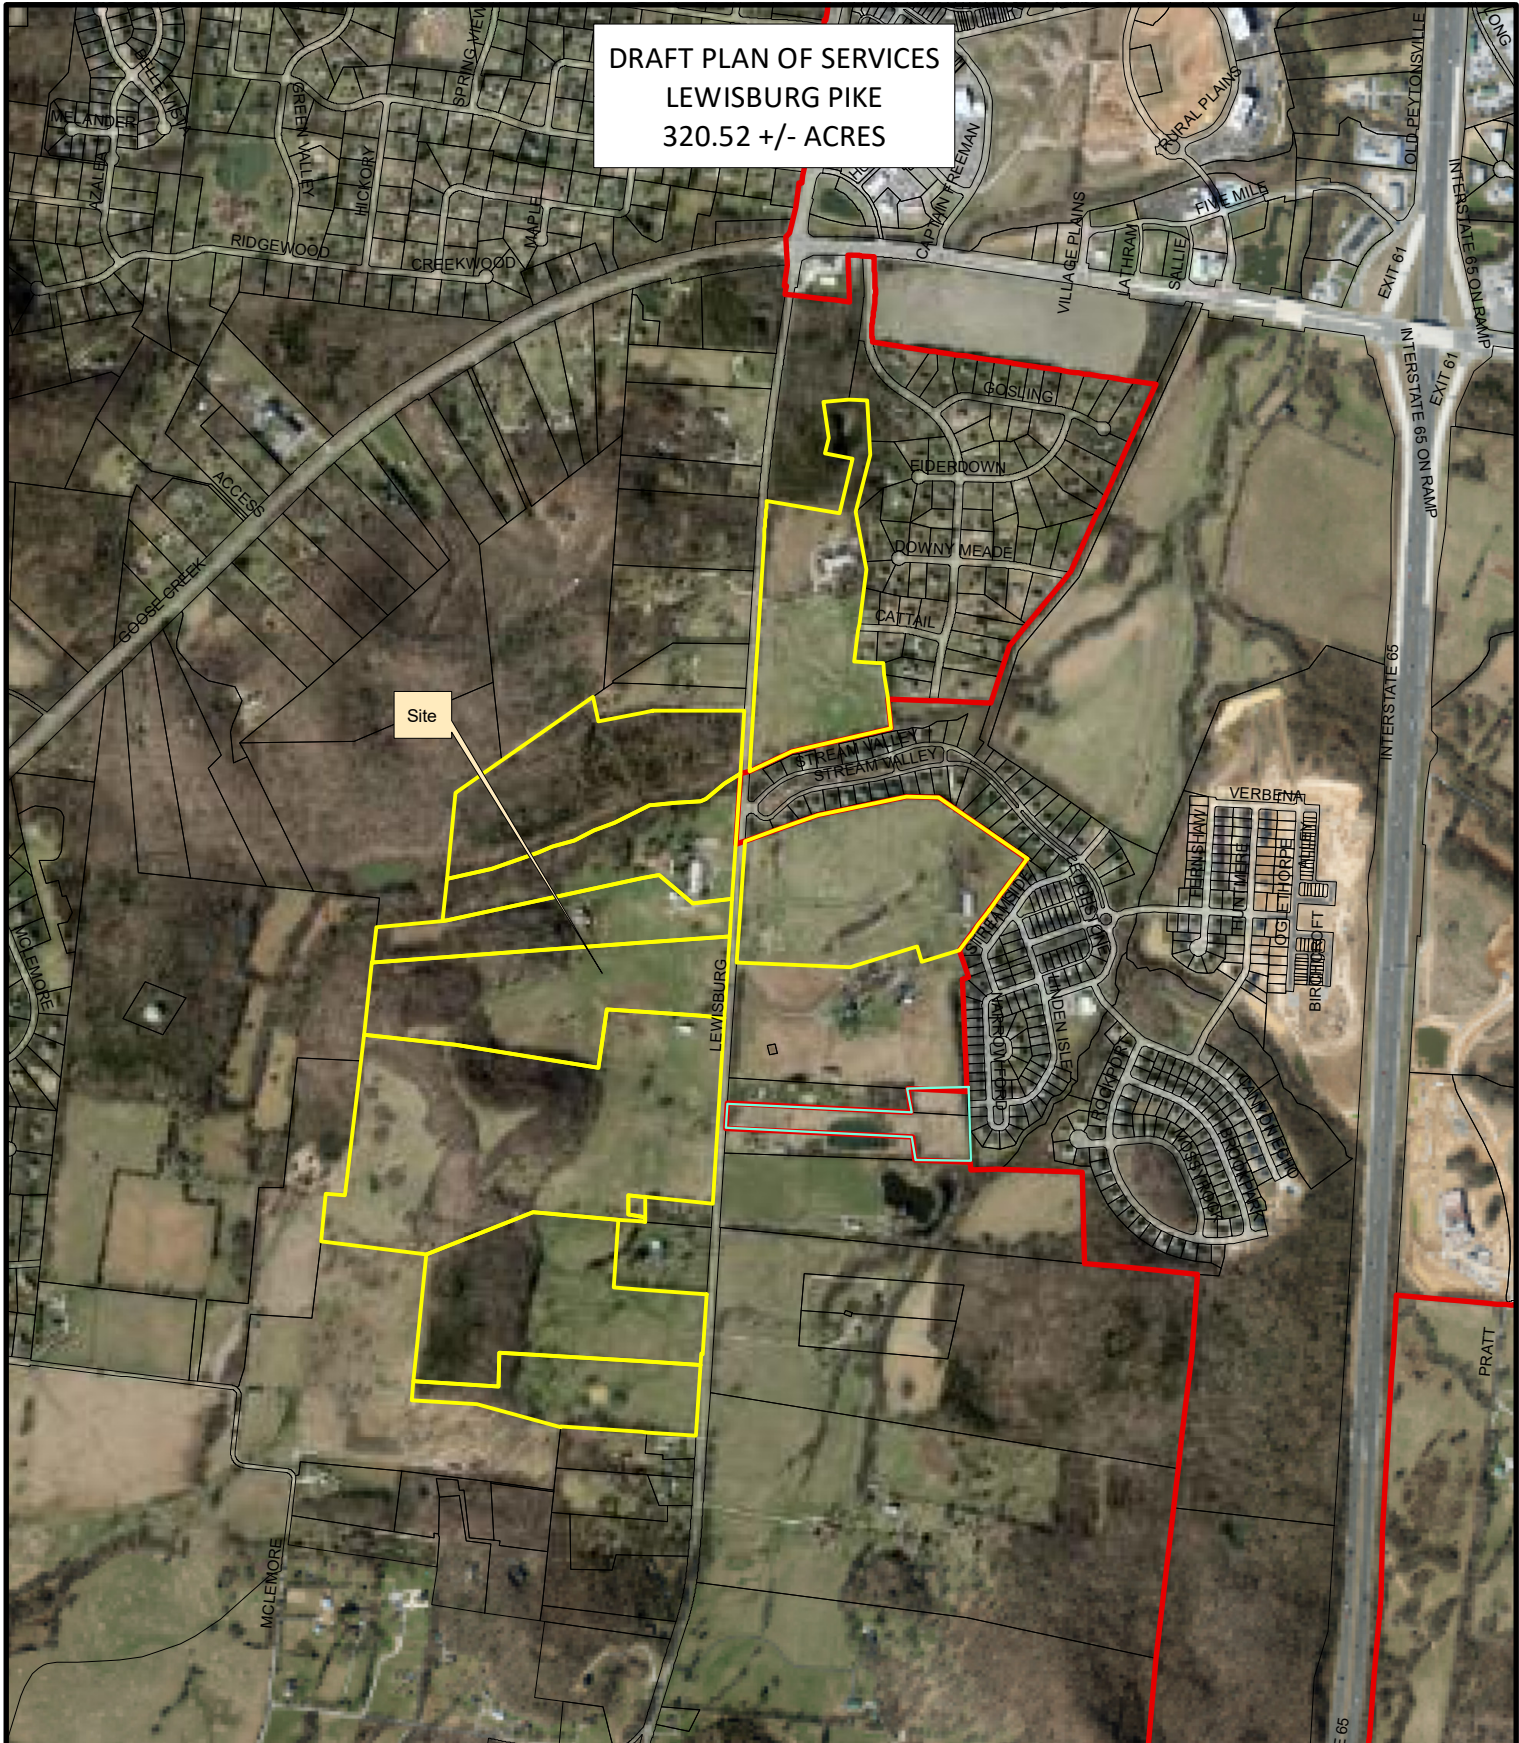

DRAFT PLAN OF SERVICES
LEWISBURG PIKE
320.52 +/- ACRES

Legend

-  Lewisburg Pike Annexation
-  Existing City Limits

This map was created by the Franklin Planning Department. It was compiled from the most authentic information available. The City is not responsible for any errors or omissions contained hereon. All data and materials (c) copyright 2018. All rights reserved.