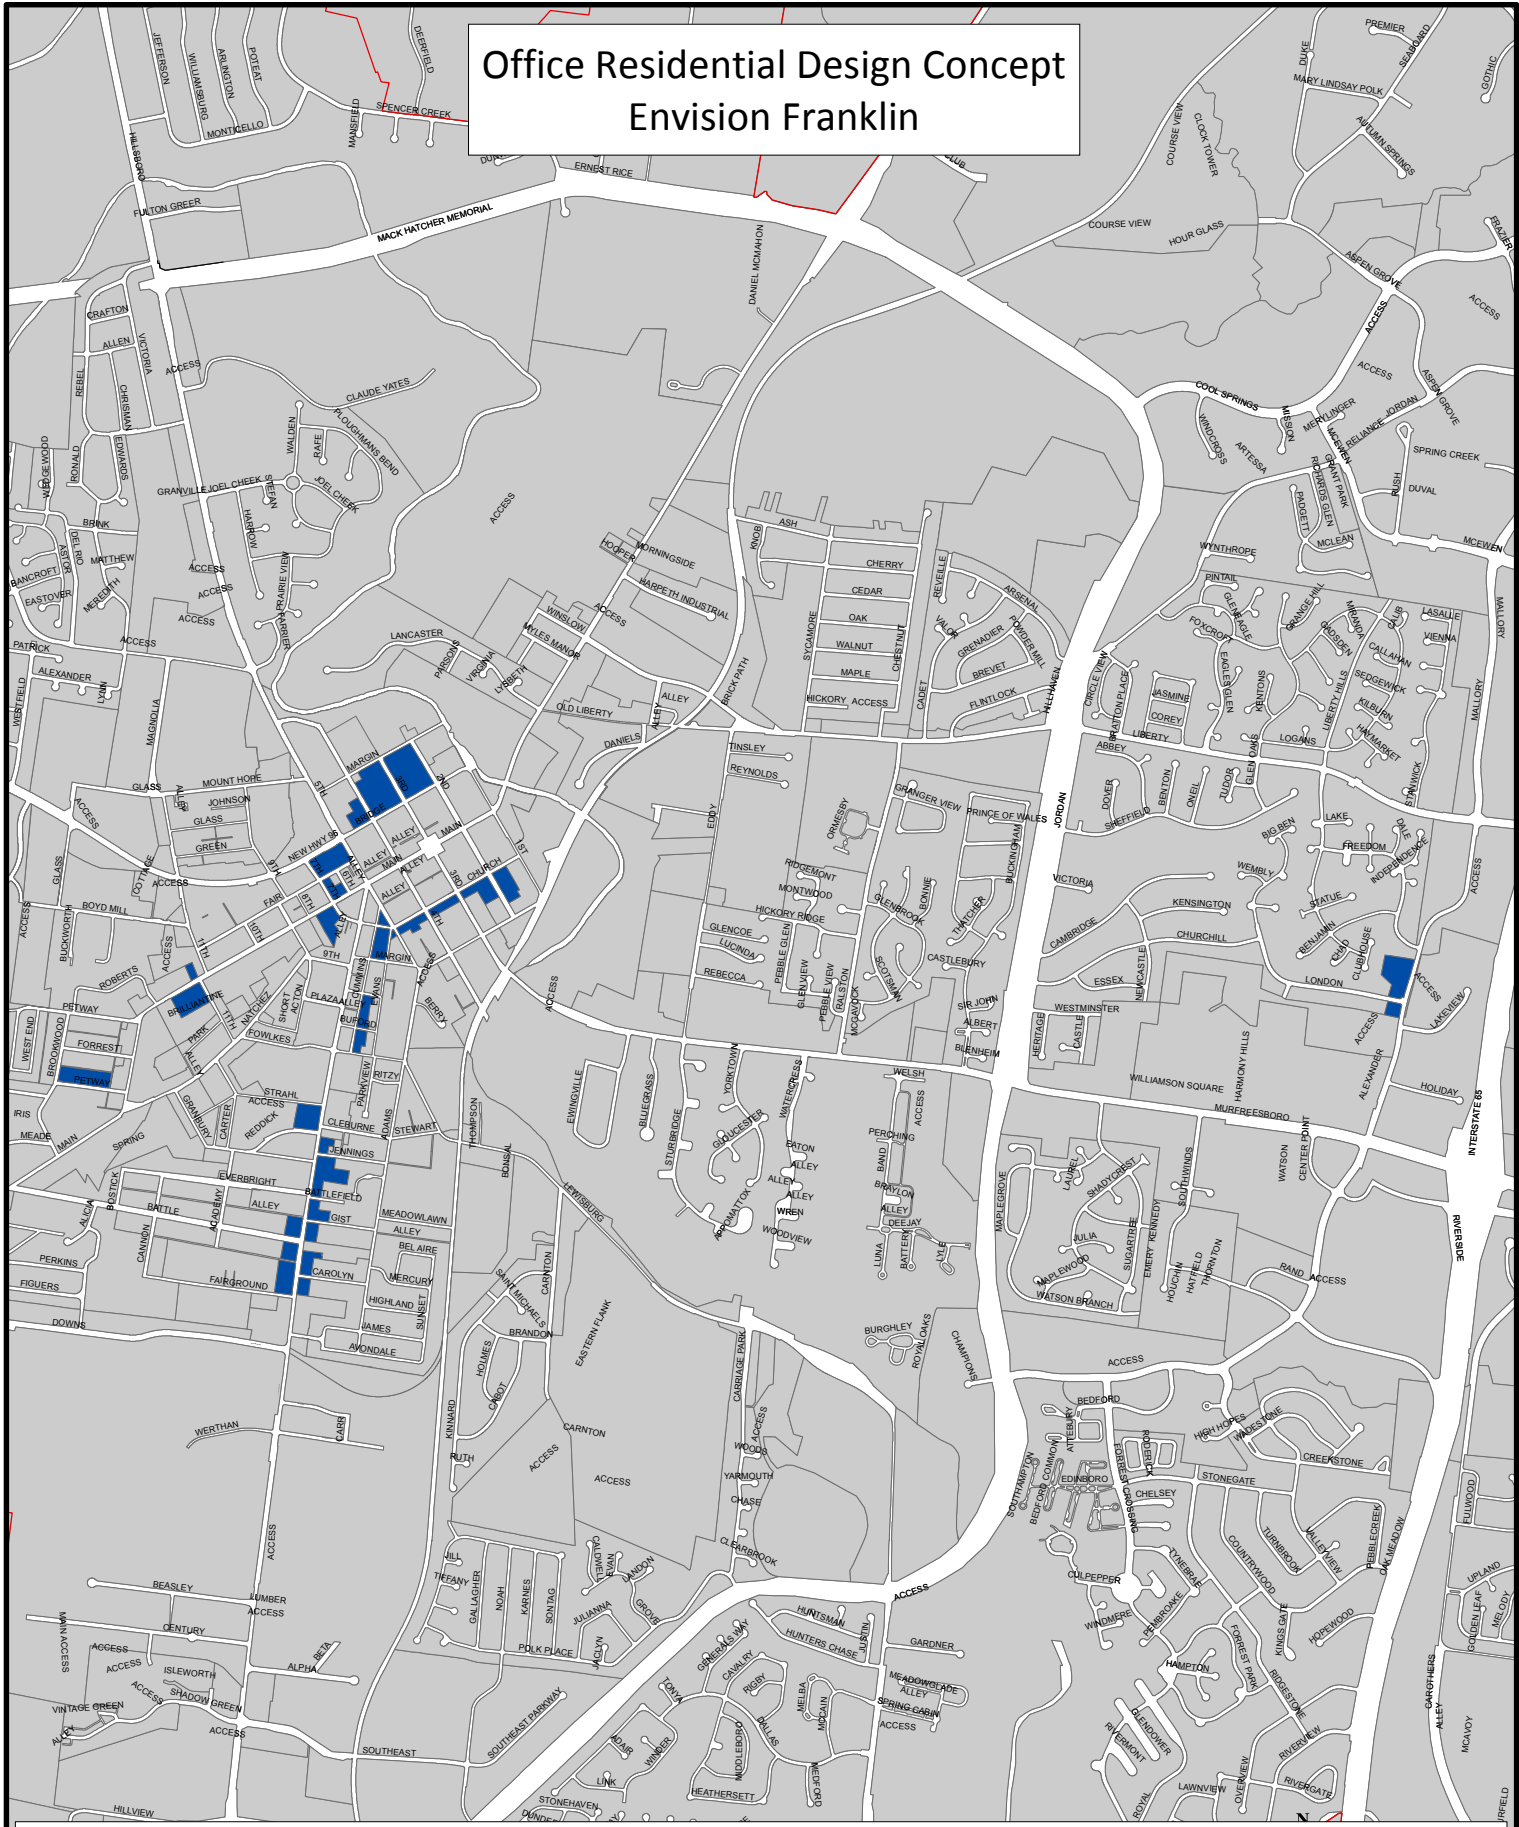

Office Residential Design Concept Envision Franklin

Design Concept

Office Residential

This map was created by the Franklin Planning Department. It was compiled from the most authentic information available. The City is not responsible for any errors or omissions contained herein. All data and materials (c) copyright 2017. All rights reserved.