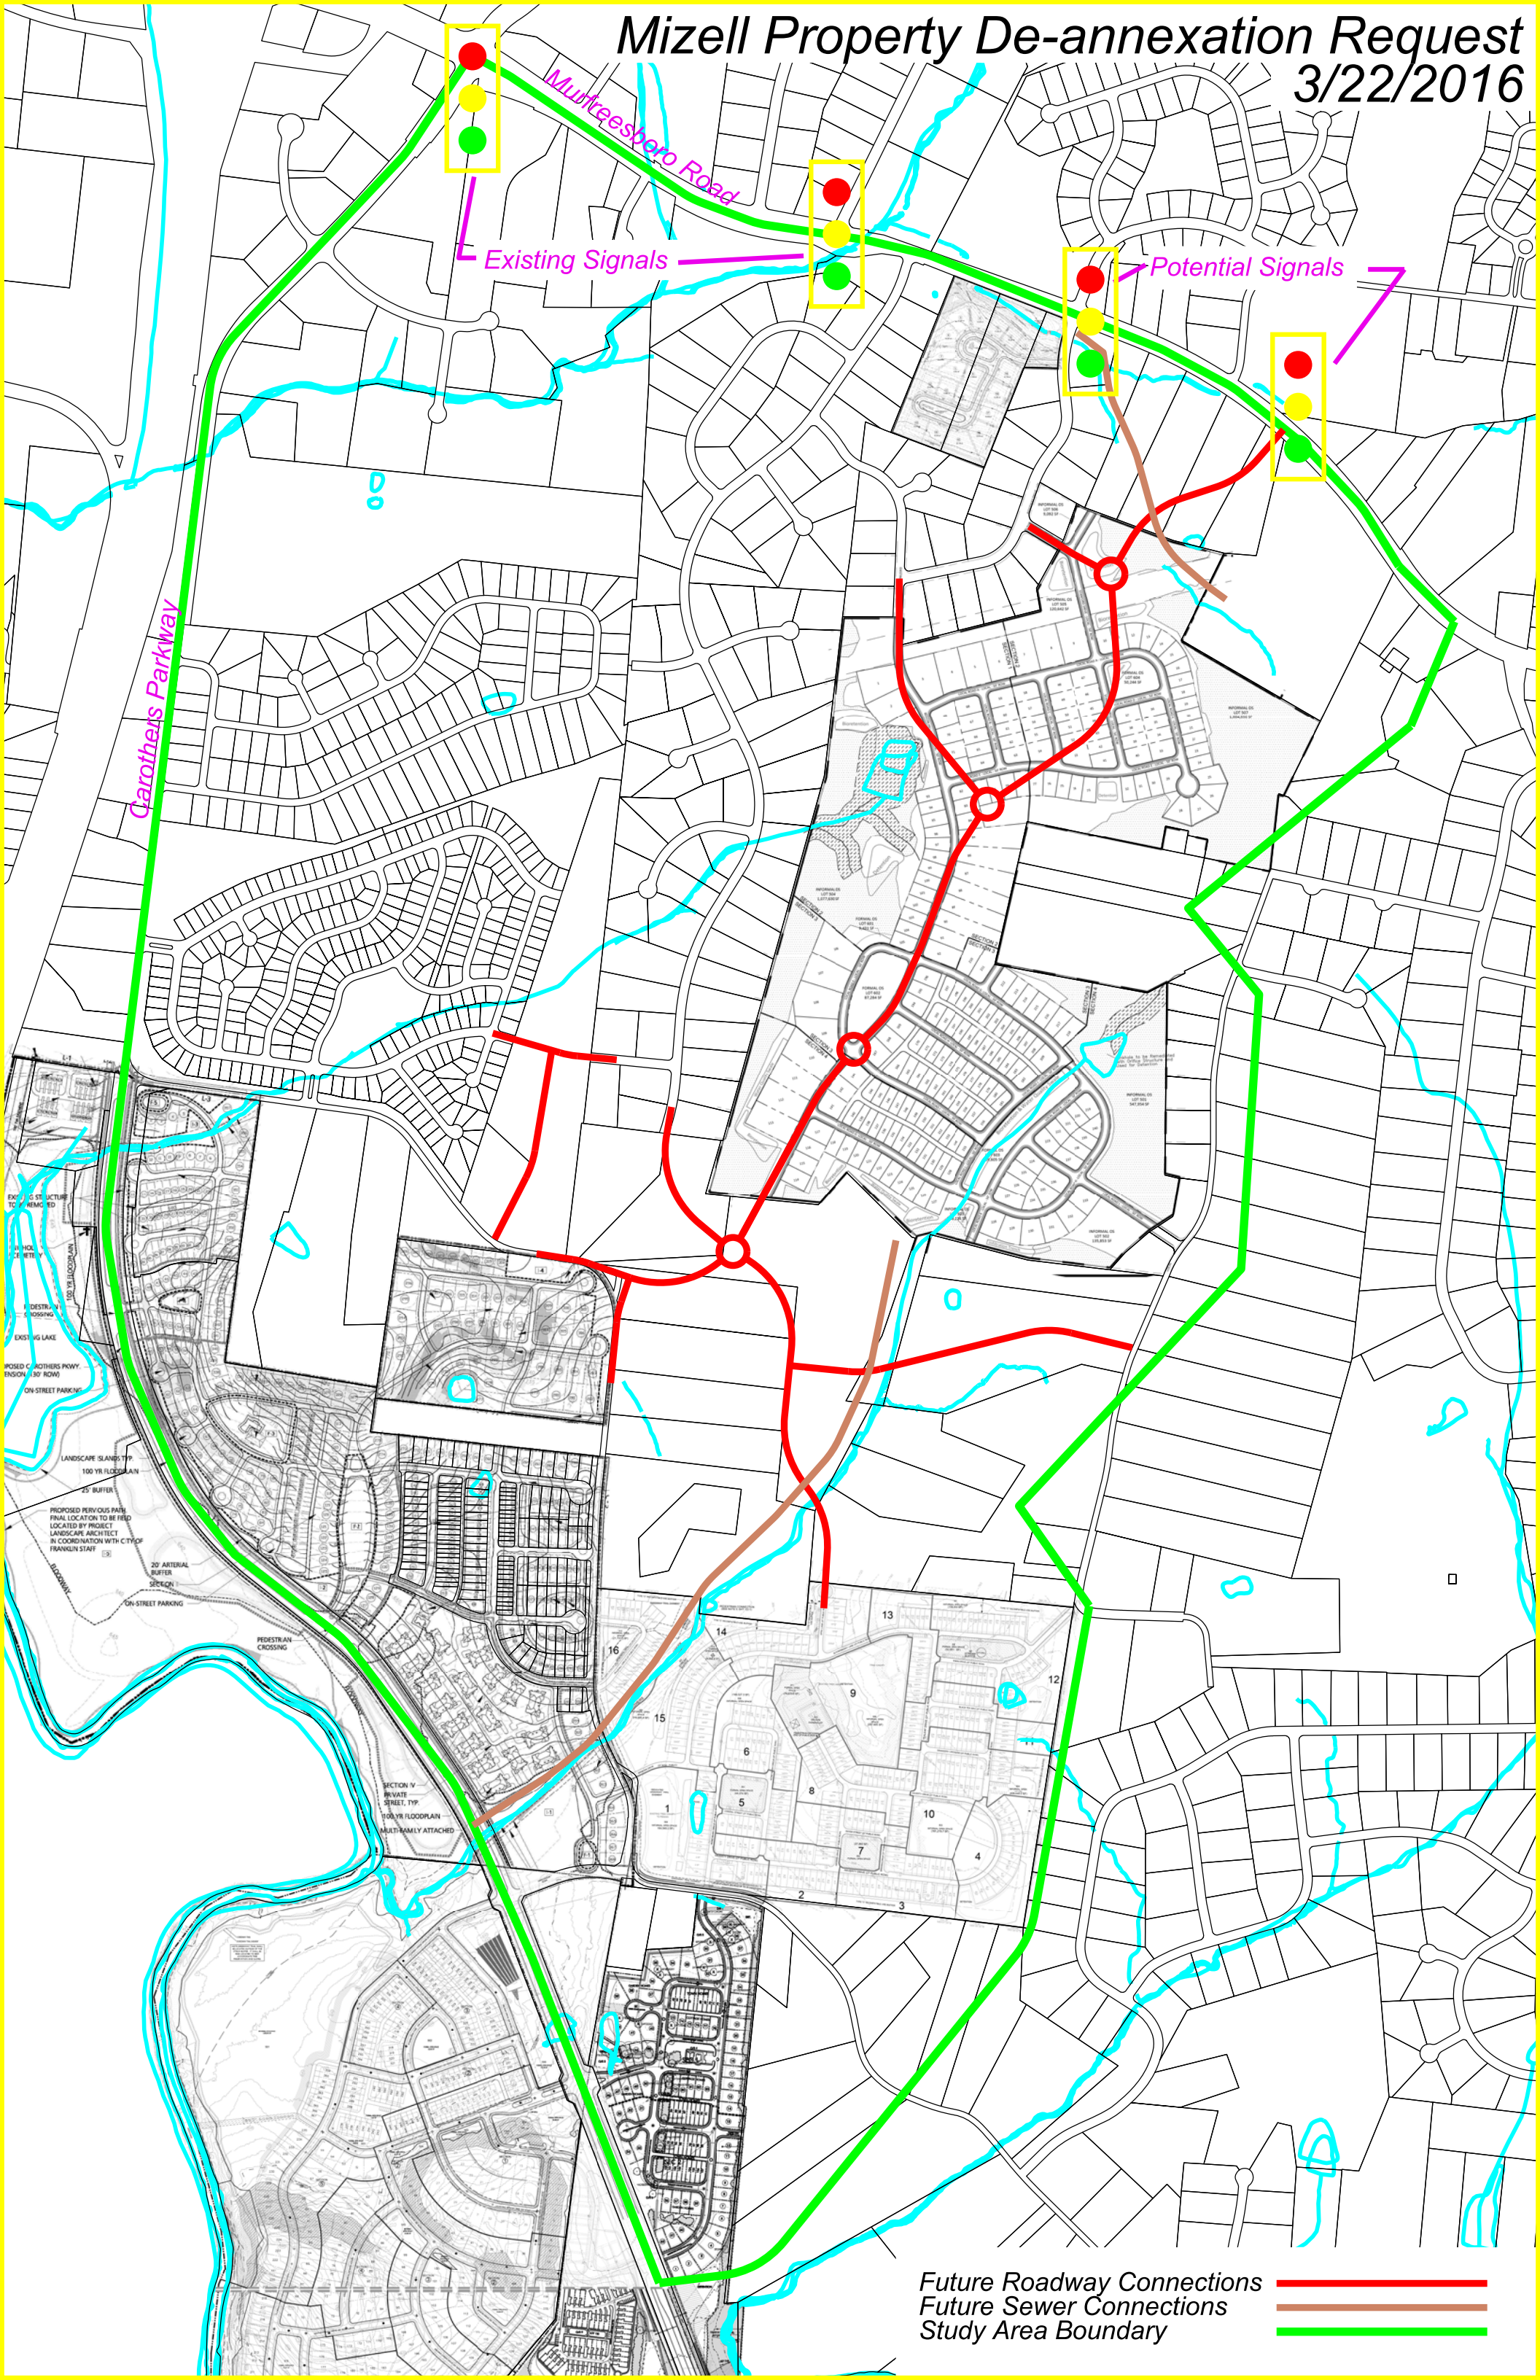

Mizell Property De-annexation Request

3/22/2016

Existing Signals

Potential Signals

Carothers Parkway

Murteessboro Road

Future Roadway Connections
Future Sewer Connections
Study Area Boundary