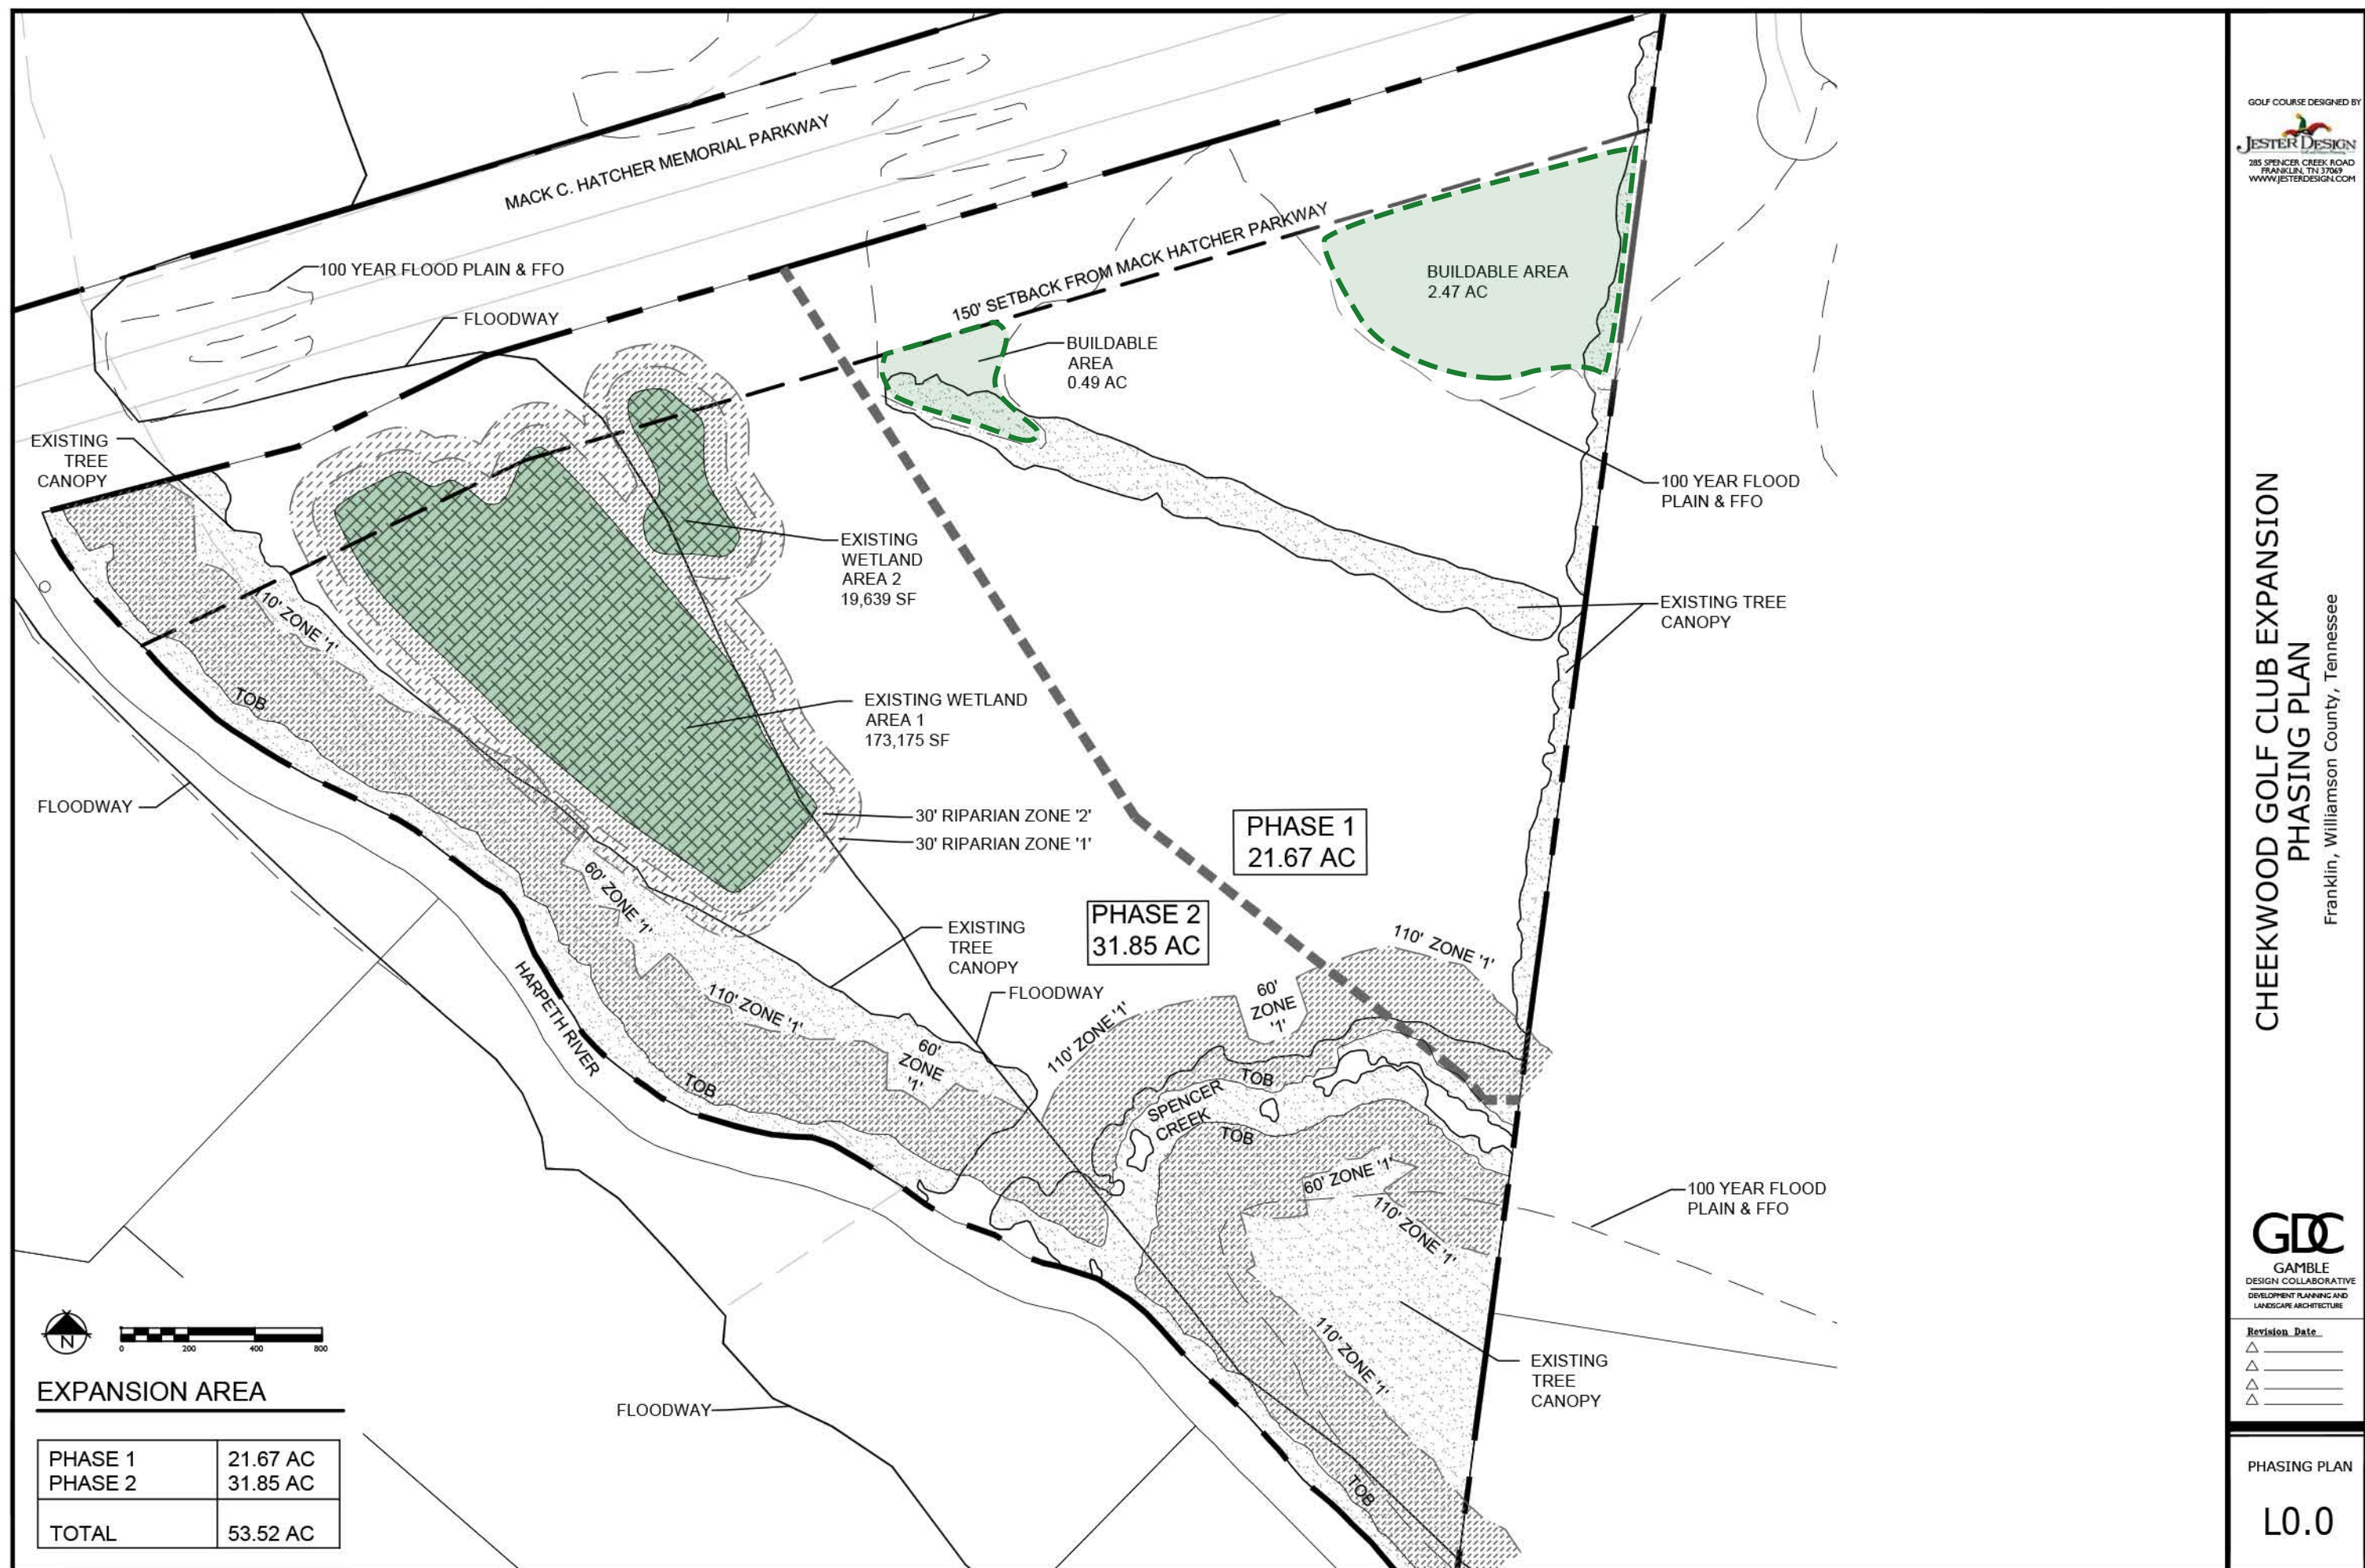

**CHEEKWOOD GOLF CLUB EXPANSION
 PHASING PLAN**
 Franklin, Williamson County, Tennessee

Revision	Date
△	_____
△	_____
△	_____
△	_____

PHASING PLAN

L0.0

EXPANSION AREA

PHASE 1	21.67 AC
PHASE 2	31.85 AC
TOTAL	53.52 AC