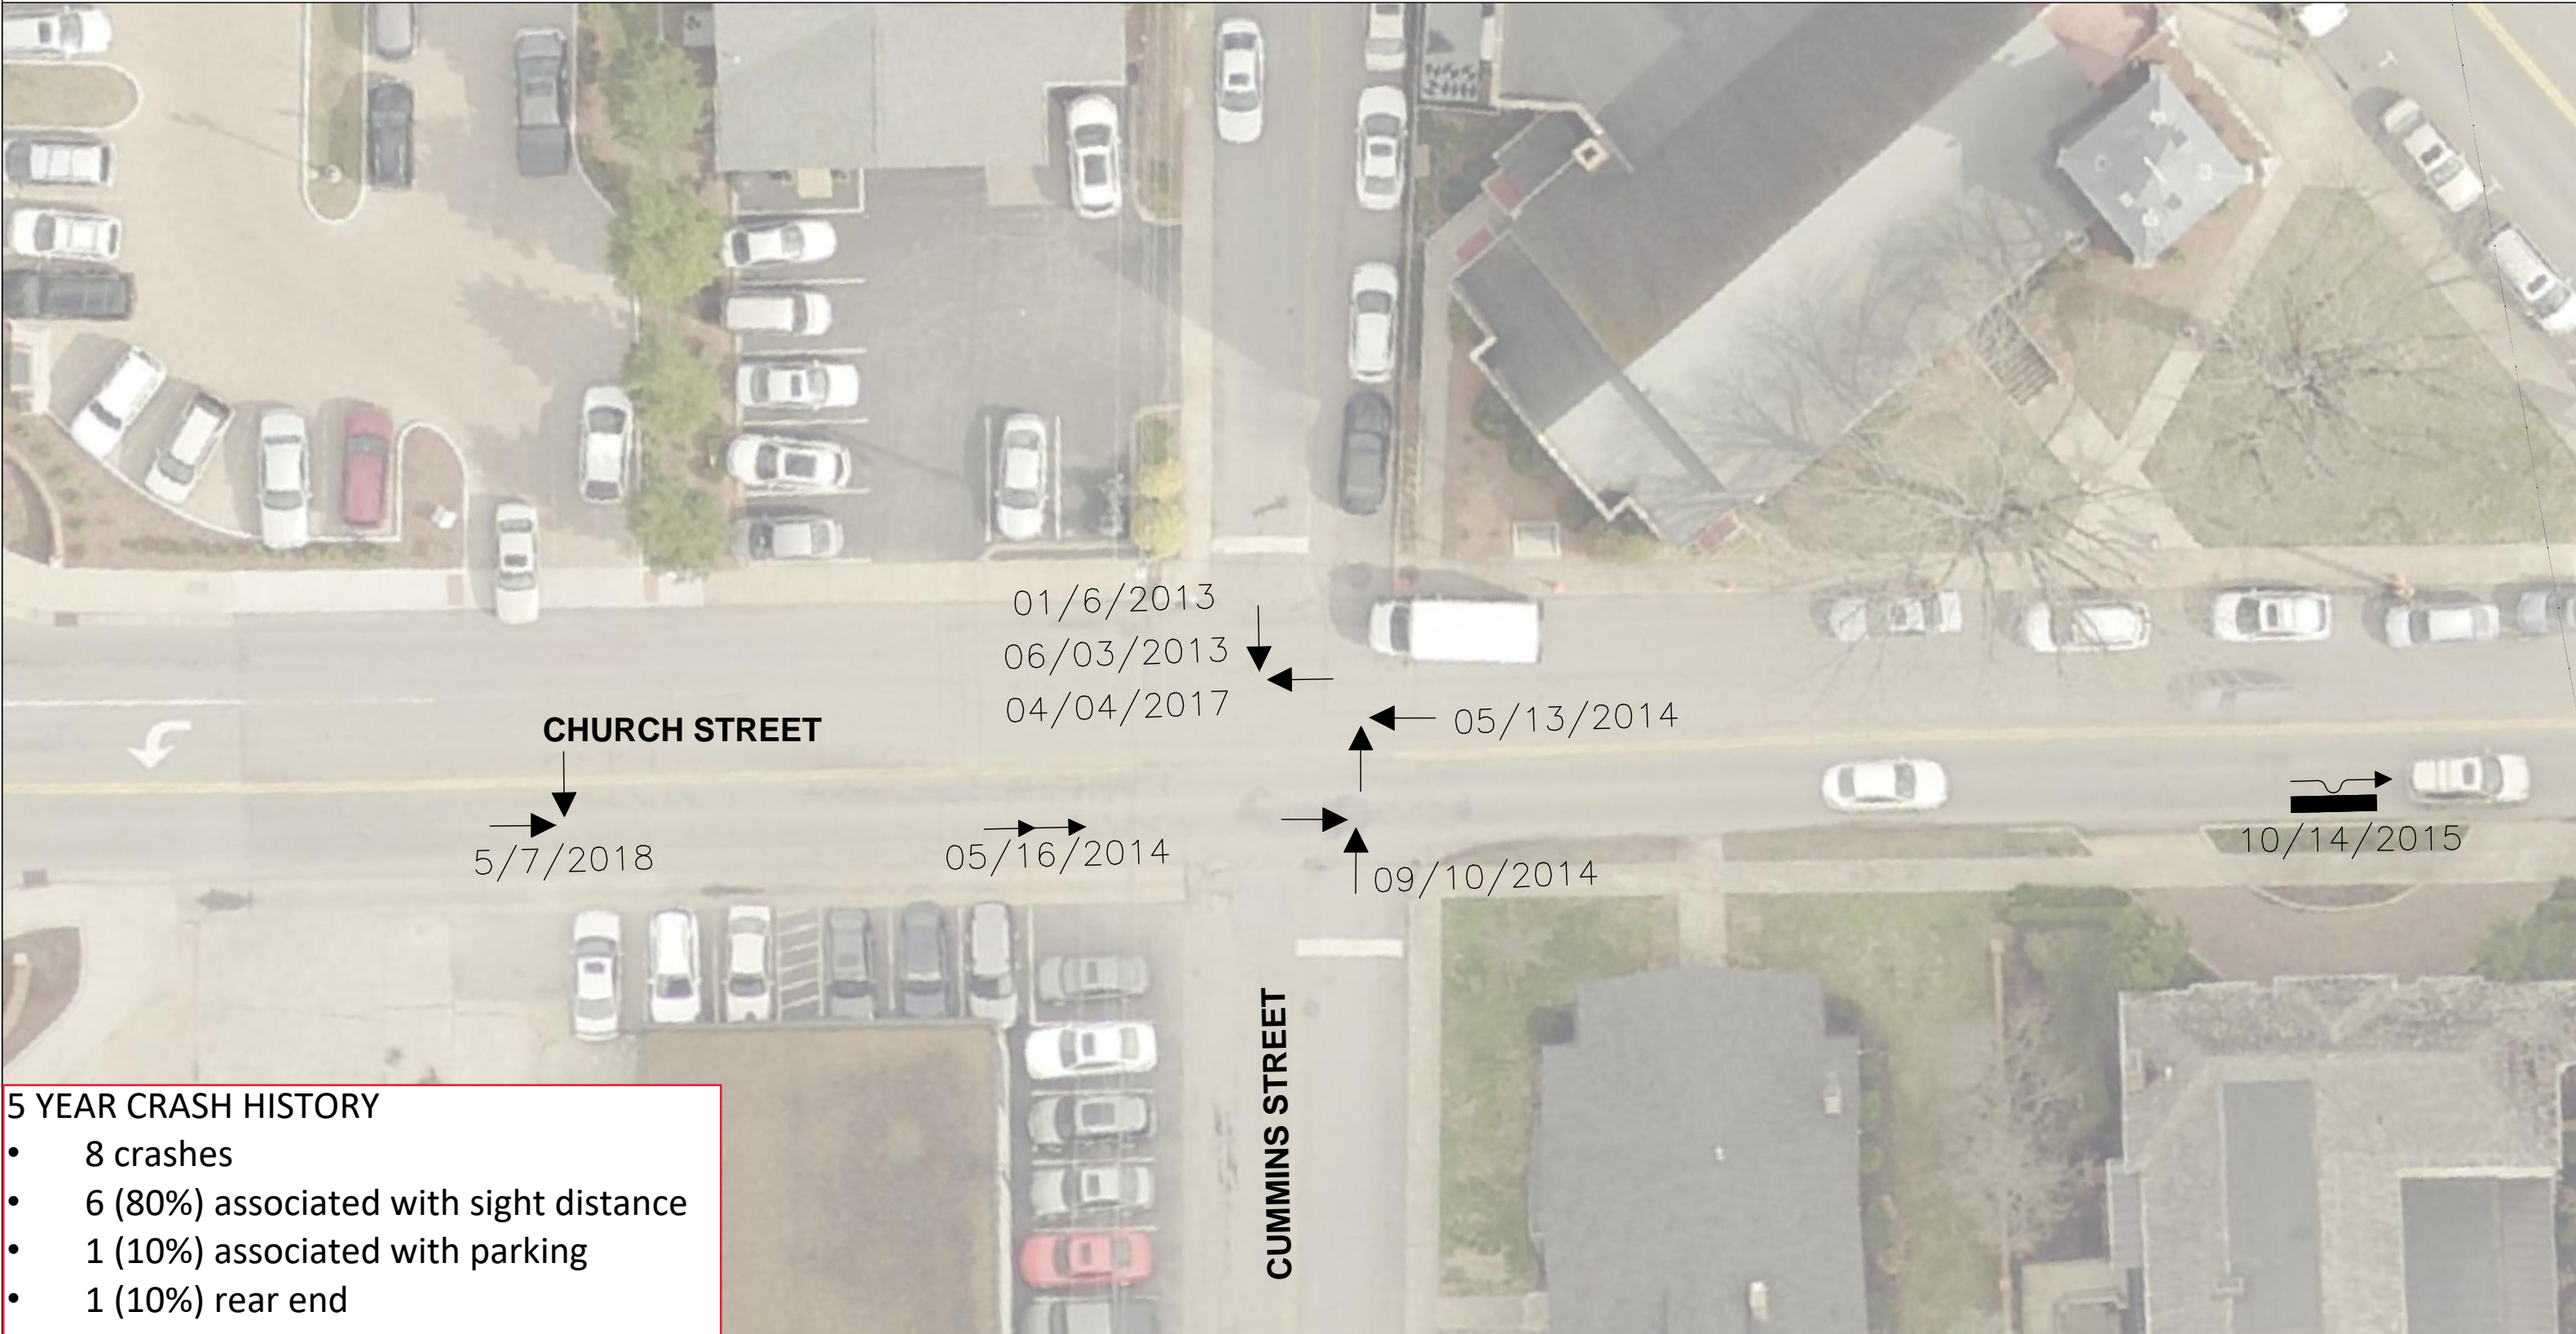

CITY OF FRANKLIN, TN COLLISION DIAGRAM
INTERSECTION LOCATION: CUMMINS STREET;
PERIOD 2013-2018
PREPARED BY: PAUL HOLZEN

COLLISION SYMBOLS

5 YEAR CRASH HISTORY

- 2 crashes
- 1 (50%) associated with sight distance problems

COLLISION SYMBOLS

RIGHT ANGLE

REAR END

5 YEAR CRASH HISTORY

- 8 crashes
- 6 (80%) associated with sight distance
- 1 (10%) associated with parking
- 1 (10%) rear end