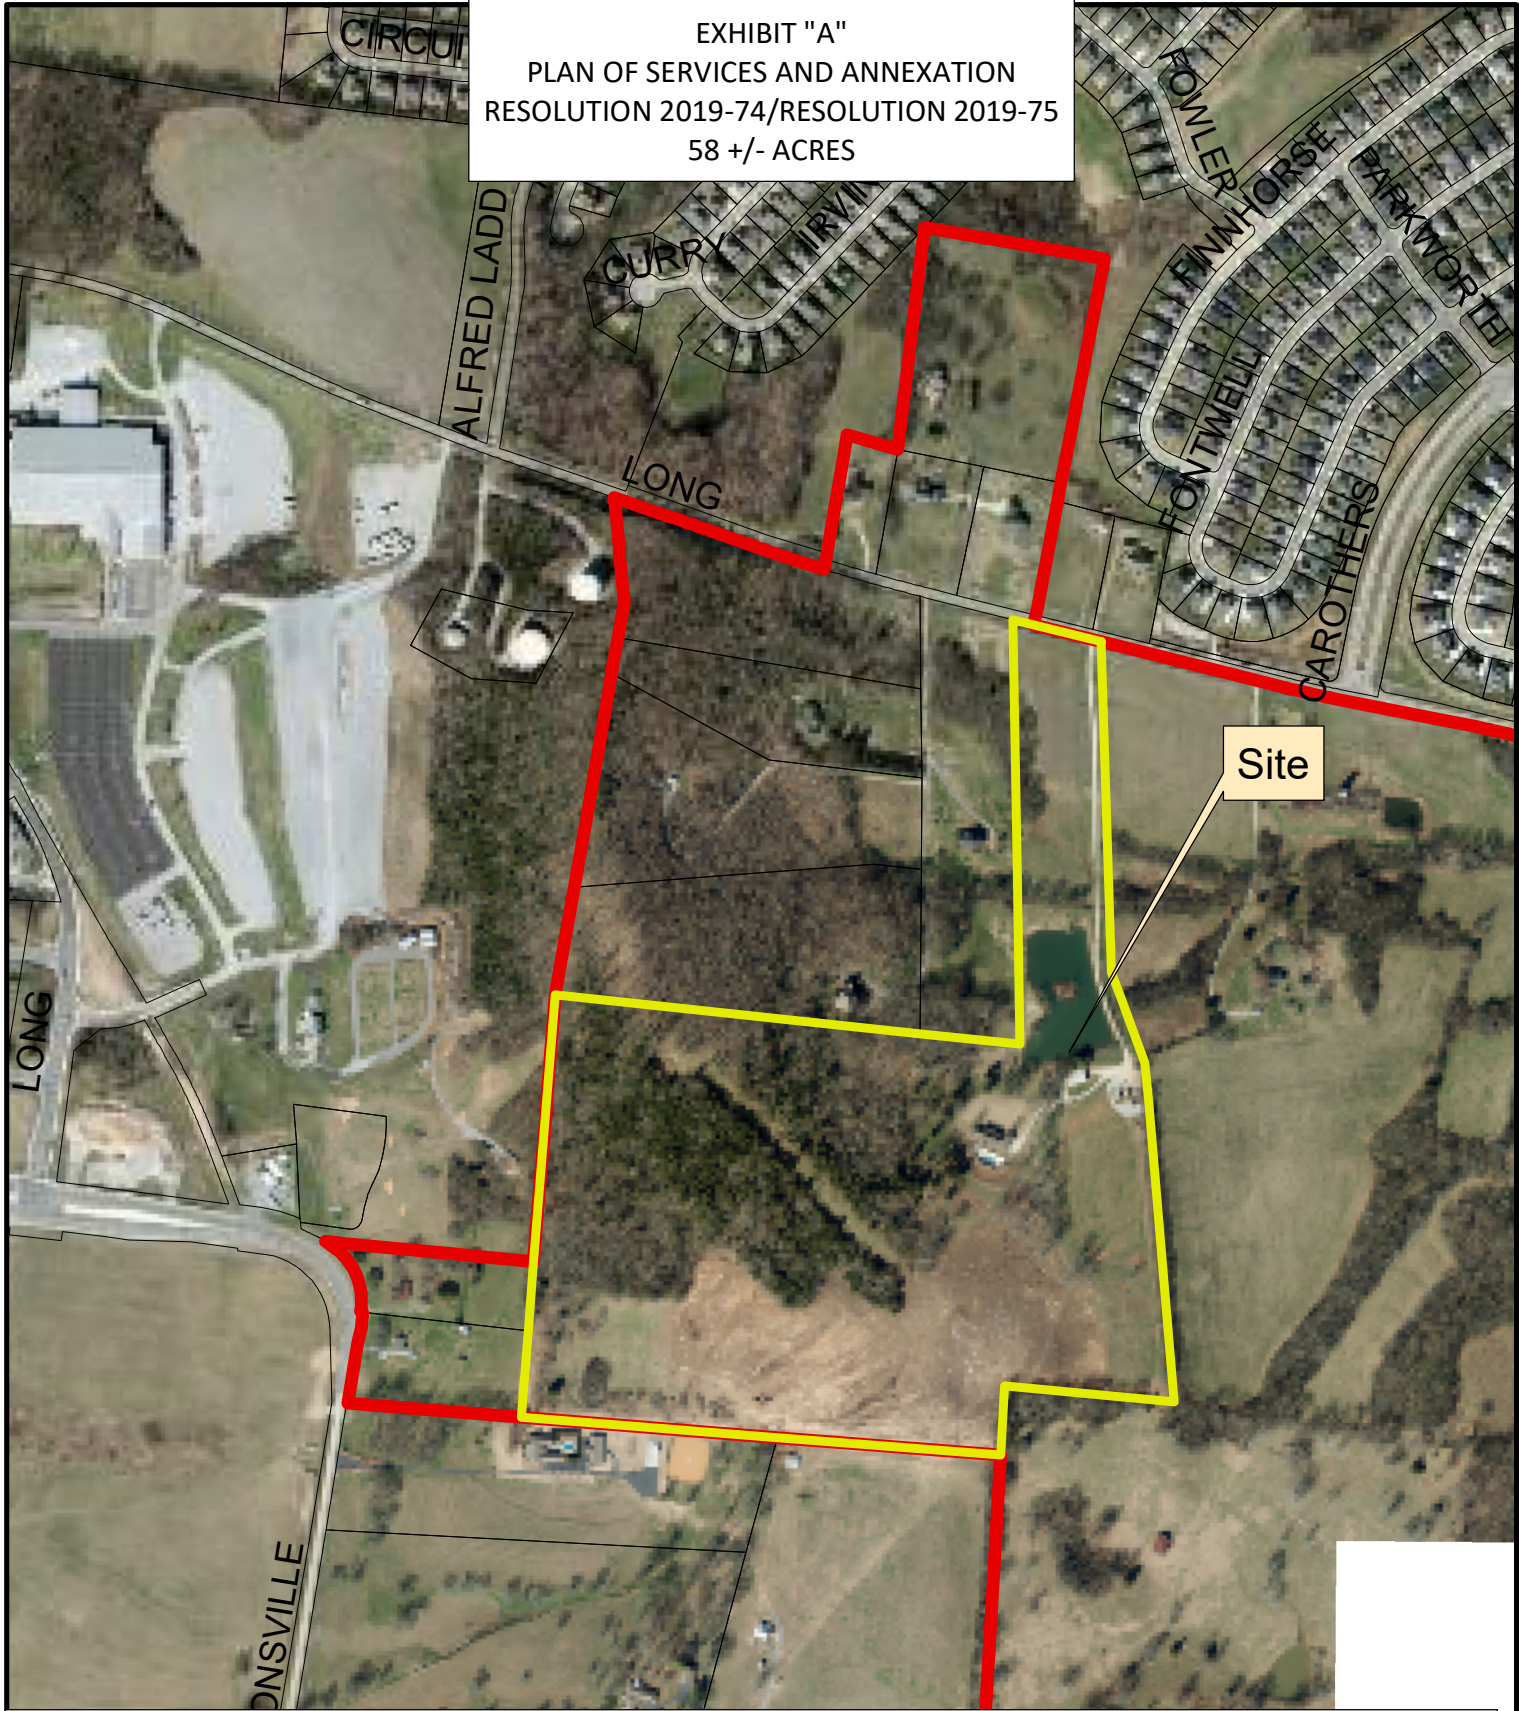

EXHIBIT "A"  
PLAN OF SERVICES AND ANNEXATION  
RESOLUTION 2019-74/RESOLUTION 2019-75  
58 +/- ACRES

**Legend**

-  Sunset Farms
-  Existing City Limits

This map was created by the Franklin Planning Department. It was compiled from the most authentic information available. The City is not responsible for any errors or omissions contained herein. All data and materials (c) copyright 2018. All rights reserved.